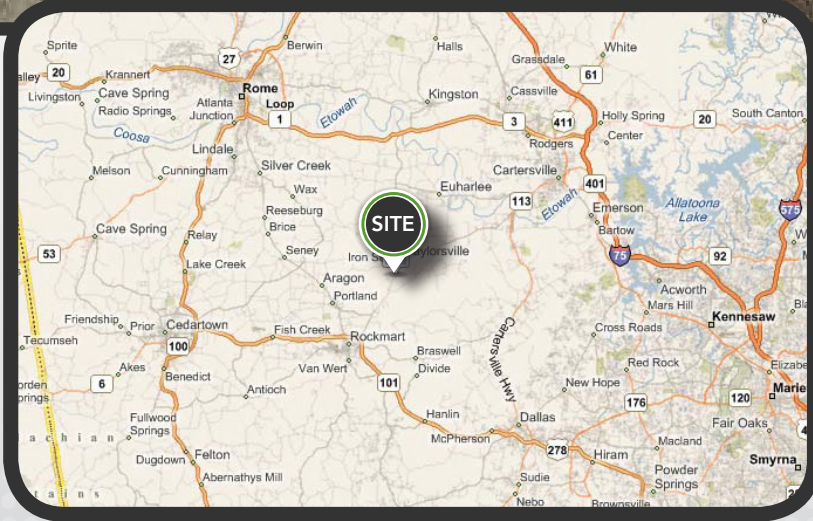

# FOR SALE

4.078 Acres of Land  
Bartow County, Georgia

**H&H Realty, LLC**  
GLOBAL REAL ESTATE

## Property Info

- Located just west of the Bartow County Line on Hwy 113 & New 4-Lane Expansion
- General Commercial Zoning
- Sub Dividable
- Located approximately 9 miles from Cartersville and 5 miles from Rockmart
- Great convenience store location