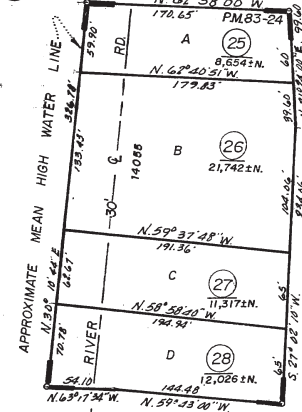

Mealer Ln

Mealer Ln

POR. SEC. 26 & 35, T.5N., R.4E., M.D.B. & M.

Tax Area Code s

146-16

I.L.L. Area

1" = 200'

Bk. 142

(15)

Sacramento River

River

DELTA

CROSS

CANAL

Assessors Unrec. Map Reclamation Dist. 554

NOTE—Assessor's Block Numbers Shown in Ellipses.
Assessor's Parcel Numbers Shown in Circles.