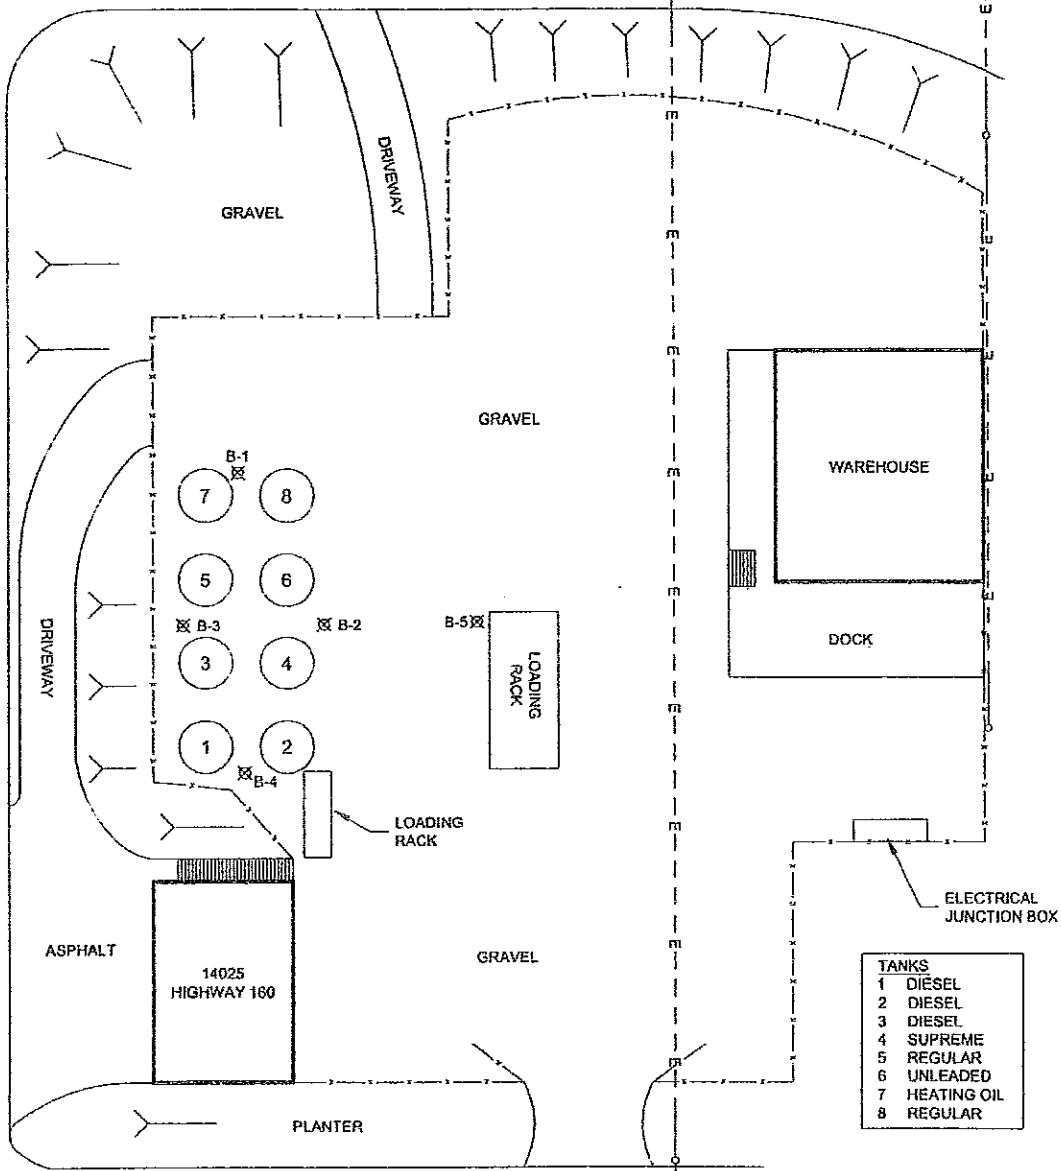

LEVEE

HIGHWAY 160

- TANKS**
- 1 DIESEL
 - 2 DIESEL
 - 3 DIESEL
 - 4 SUPREME
 - 5 REGULAR
 - 6 UNLEADED
 - 7 HEATING OIL
 - 8 REGULAR

- LEGEND:**
- DIRECTION OF SLOPING LANDSCAPE
 - OVERHEAD ELECTRICAL LINE
 - B-1 HAND AUGER BORING LOCATION (1/16/04)