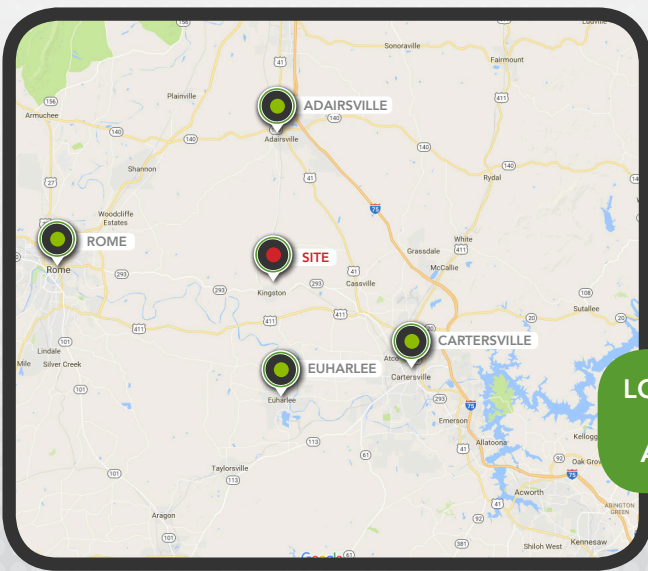

FOR SALE

+/- 487 Acres • \$2,500 / Acre
Bartow County, Georgia

H&H Realty, LLC
GLOBAL REAL ESTATE

Property inset shown above.

**LOCATED CENTRALLY BETWEEN
ROME, CARTERSVILLE,
ADAIRVILLE AND EUHARLEE**

Property Info

- First time offered
- Good stand of timber
- Great for a quiet country estate homesite or hunting land
- Located just north of Kingston
- Minutes from Barnesley Garden Resort & Spa

H&H Realty, LLC
770.386.1400
handrealty.net