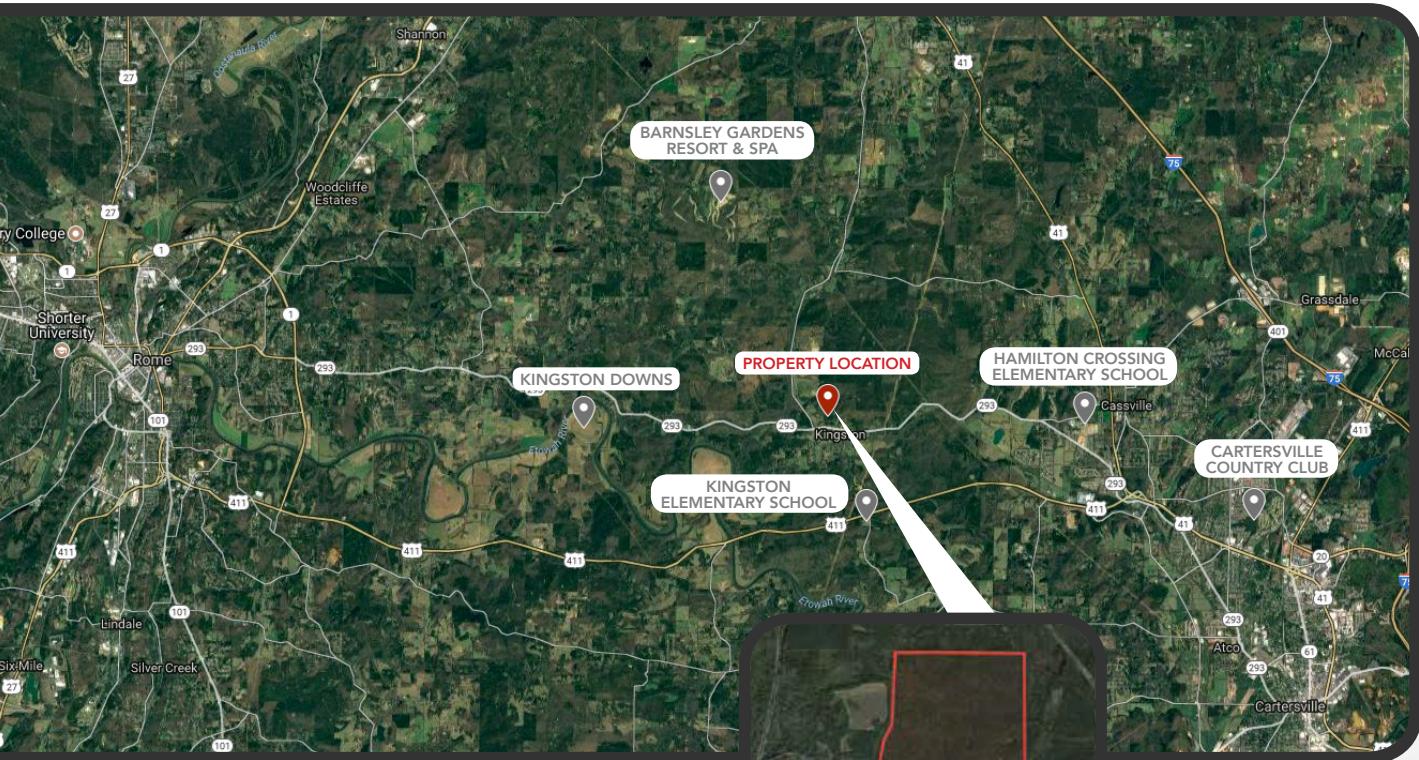

FOR SALE

+/- 487 Acres • \$2,500 / Acre
Bartow County, Georgia

H&H Realty, LLC
GLOBAL REAL ESTATE

Property inset shown above.

**LOCATED CENTRALLY BETWEEN
ROME, CARTERSVILLE,
ADAIRVILLE AND EUHARLEE**

Property Info

- First time offered
- Good stand of timber
- Great for a quiet country estate homesite or hunting land
- Located just north of Kingston
- Minutes from Barnesley Garden Resort & Spa

H&H Realty, LLC
770.386.1400
handrealty.net