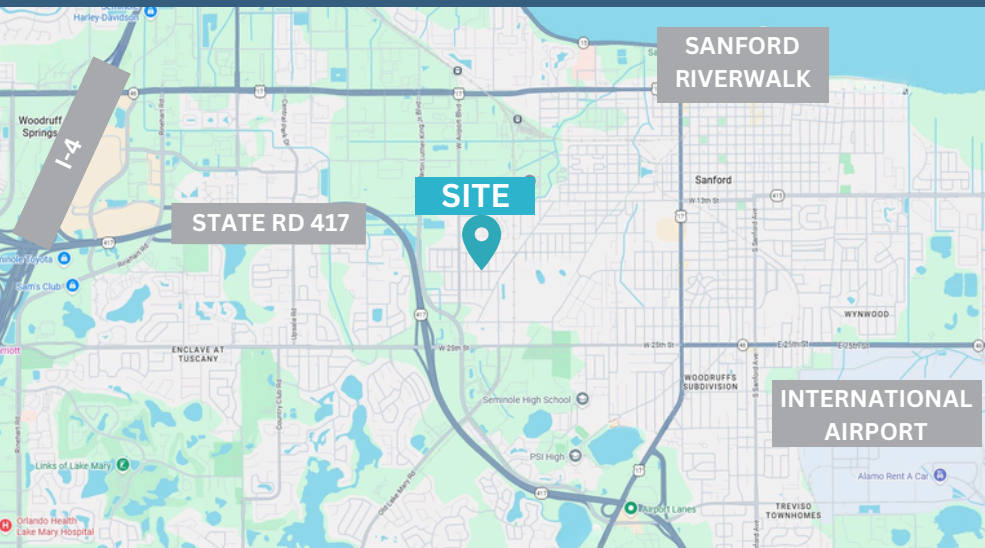

FOR SALE

VACANT RESIDENTIAL LAND

Lot 18 McCarthy Ave.,
Sanford, FL 32771

5,100 +/- SQFT

- Build your custom home or invest in this growing area
- Located on a quiet street within an established neighborhood
- Surrounded by existing homes
- Minutes from Orlando Sanford International Airport
- Conveniently positioned near I-4, Downtown Sanford, Lake Monroe, and Orlando's main attractions
- Utilities available!