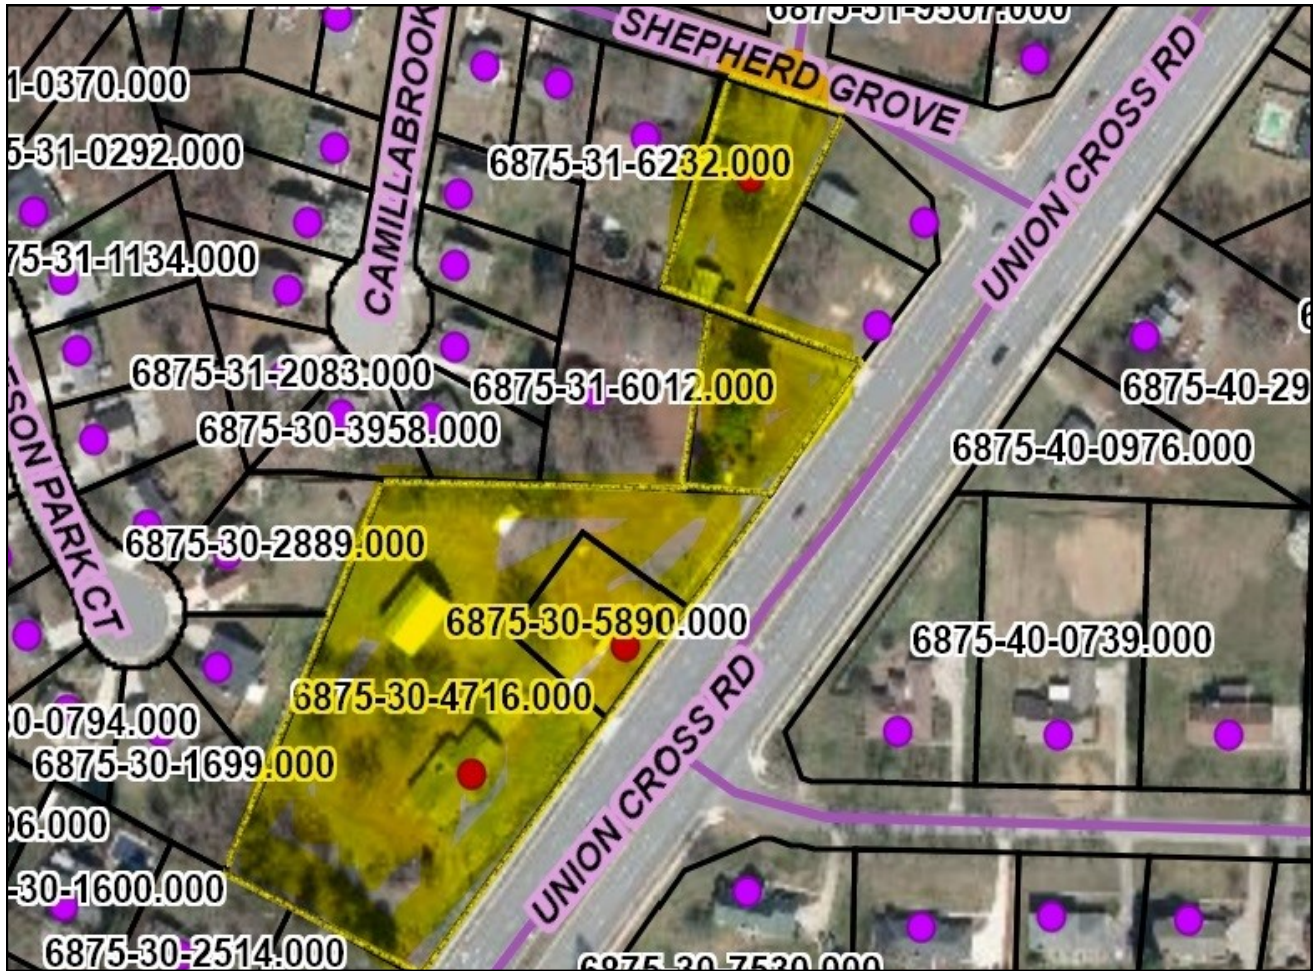

FOR SALE

1442 Union Cross Road Winston Salem, NC

Land

3.53 ACRES

Union Cross Road

Near I-40 Interchange

Across from McDonalds, Dairy Queen and Starbucks

\$350,000 per ACRE