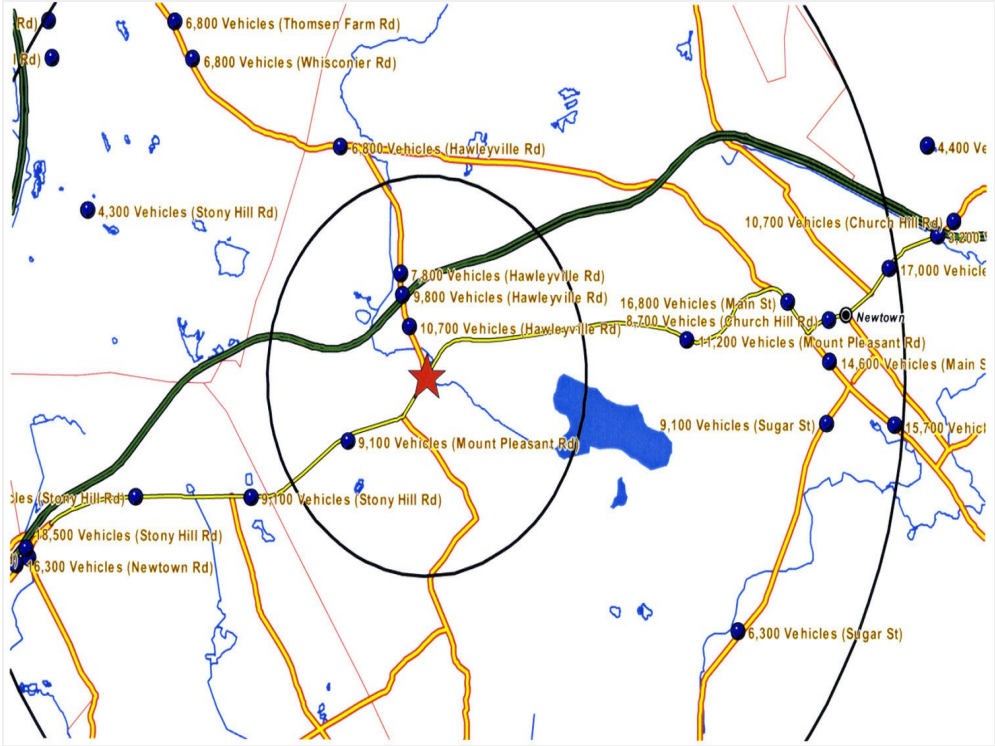

Bar/Restaurant

130 Mount Pleasant Rd, Newtown, CT 06470

Property Photos

Other