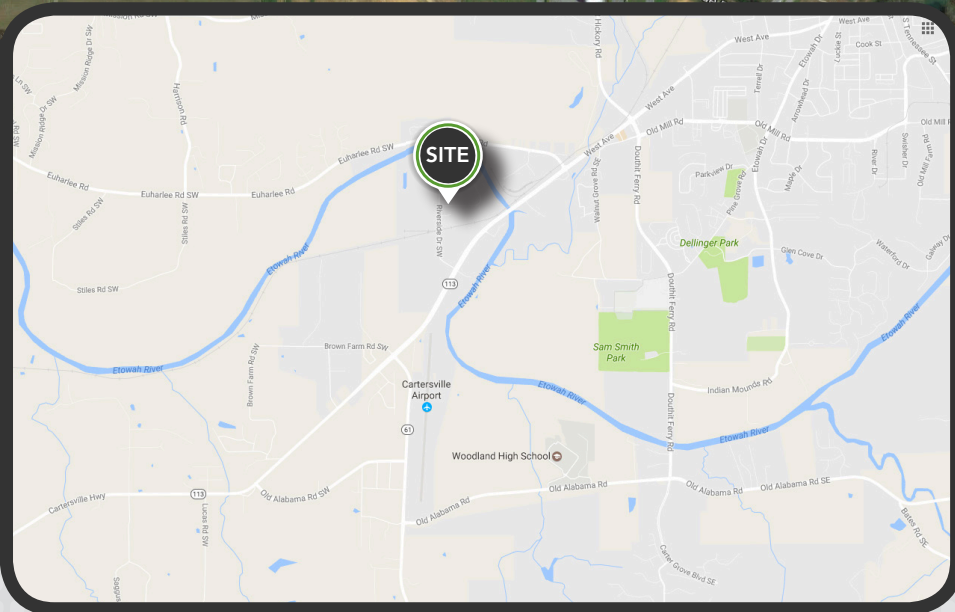

AVAILABLE

Cartersville West Industrial Park Curtis Court • Cartersville, Georgia

H&H Realty, LLC

GLOBAL REAL ESTATE

Please see property site plan on the next page.

Property Info

- Lots for sale or build-to-suit
- Heavy industrial lots available
- 3 Acres to 15+ acres
- Utilities available: county water and Georgia Power
- Located off newly 4-laned Hwy. 113 and 1/4 mile from Old Alabama Road/I-75 Connector Project

H&H Realty, LLC
770.386.1400
handrealty.net

Mark Harris
Broker
770.314.3145

Charley Harper
Associate Broker
678.986.1143

Leah Harper
Associate
770.608.8321