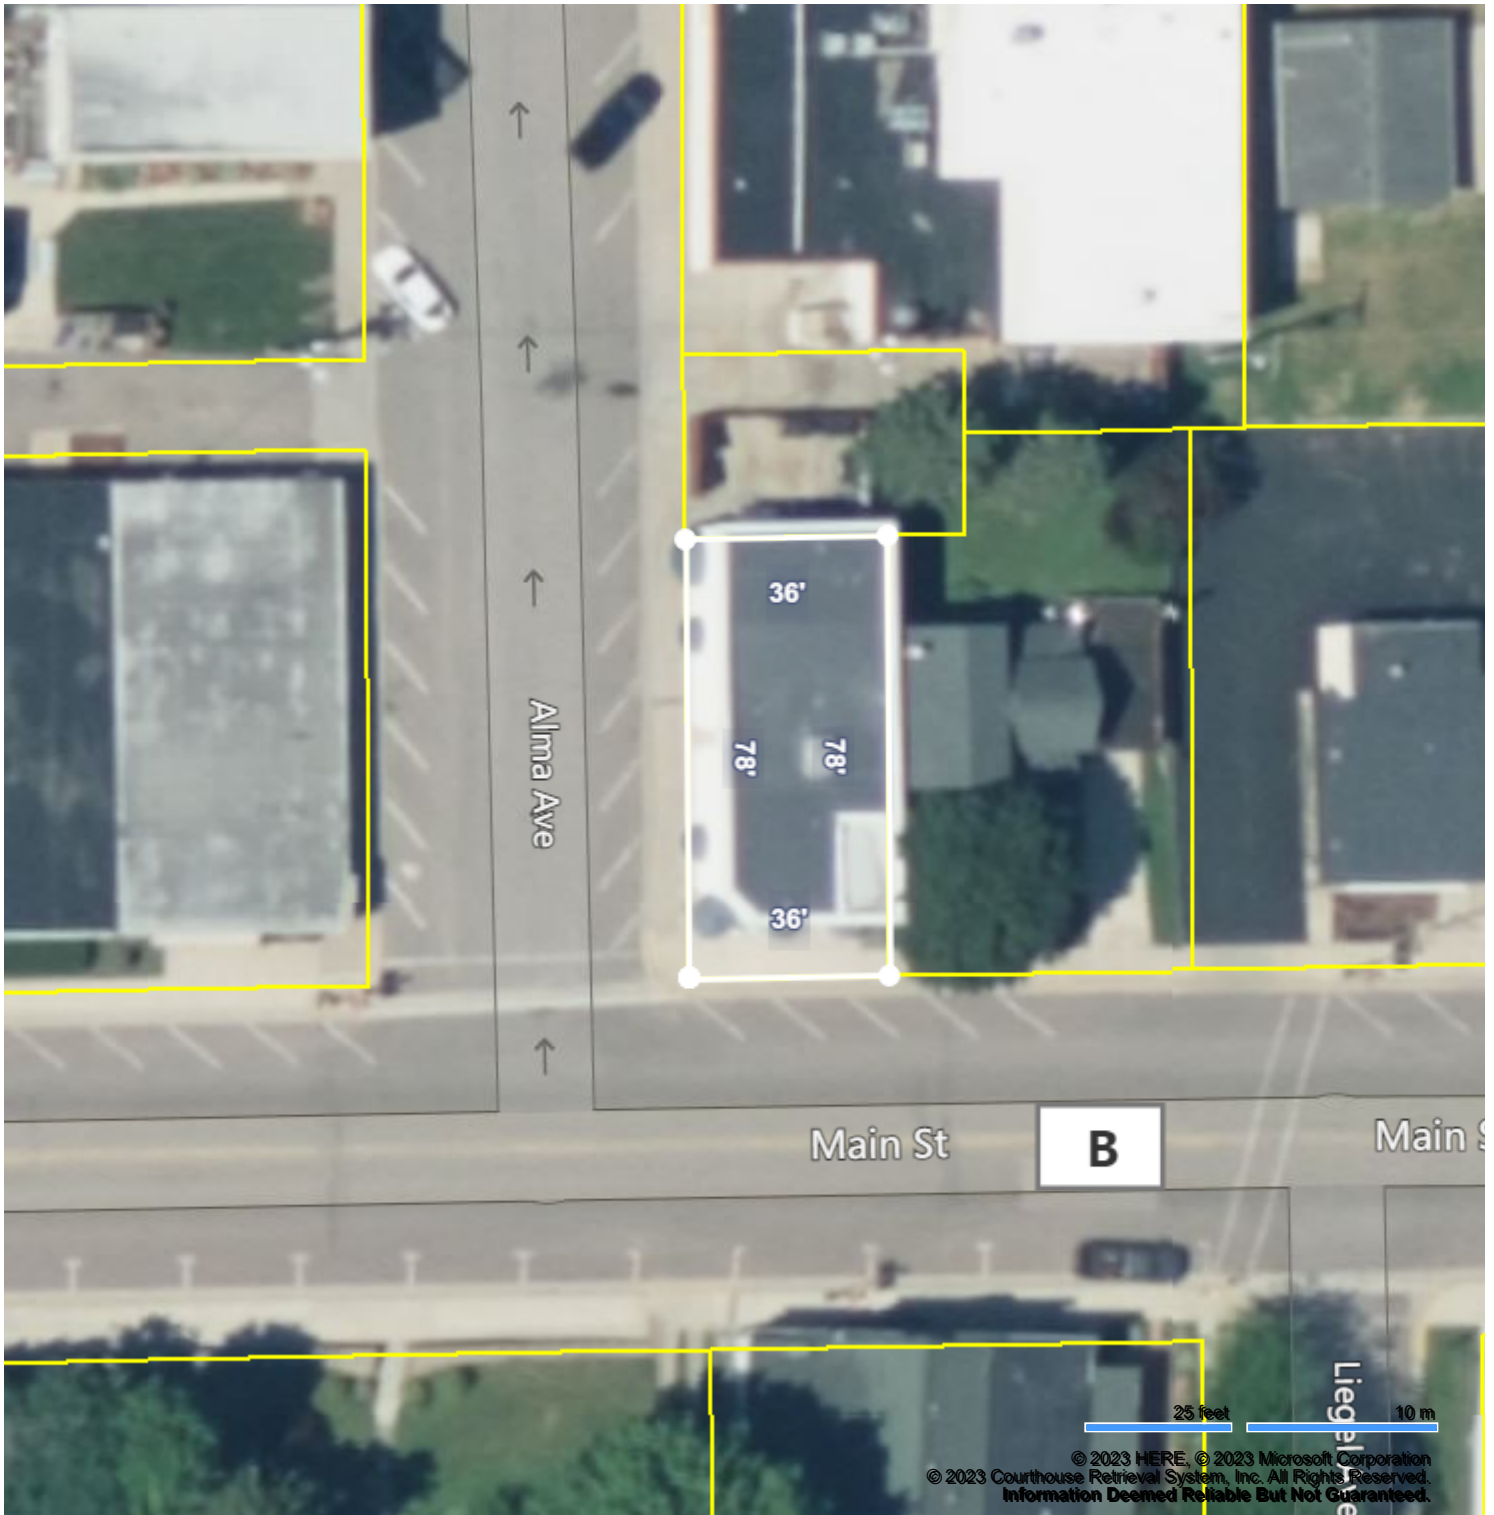

Map for Parcel Address: 1090 Main St Plain, WI 53577-8511 Parcel ID: 171-0069-00000

© 2023 Courthouse Retrieval System, Inc. All Rights Reserved.  
Information Deemed Reliable But Not Guaranteed.