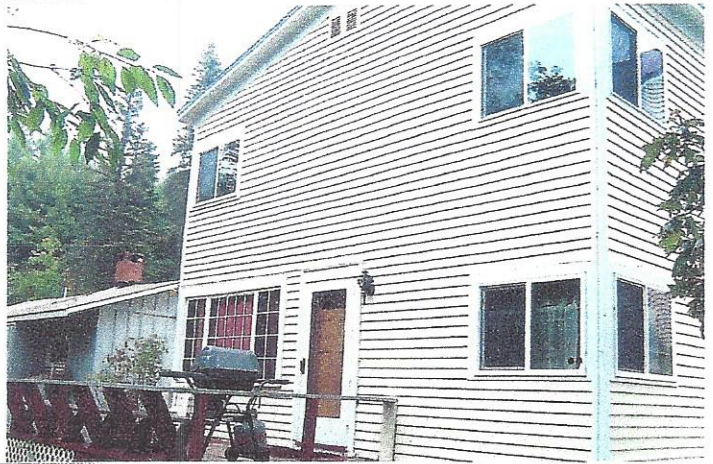

4 SEASON RESORT AREA

Location! Location! Location!

AT PARKA PLACE
 GLEN, NH.
 CALL (603) 383-4536

3,000 Square Foot Multi-use Building