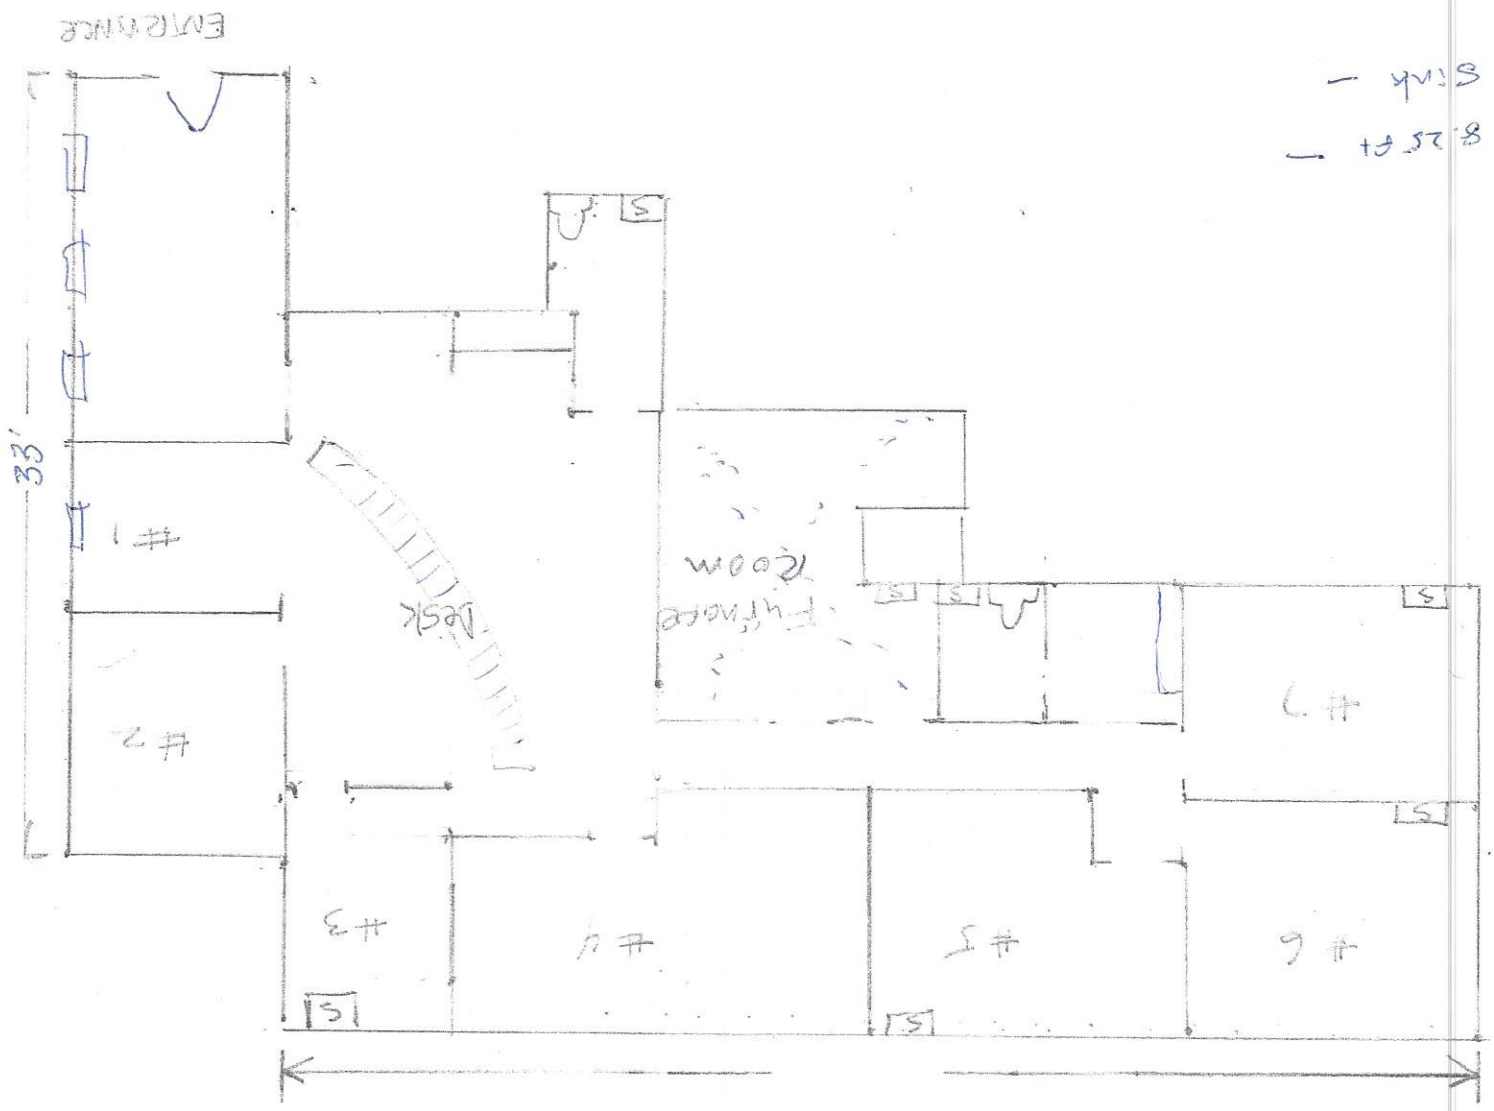

1" = 8.25 ft
S = Sink

OFFICE BUILDING
405 NE 6th AVE
CAMAS, WA 98607