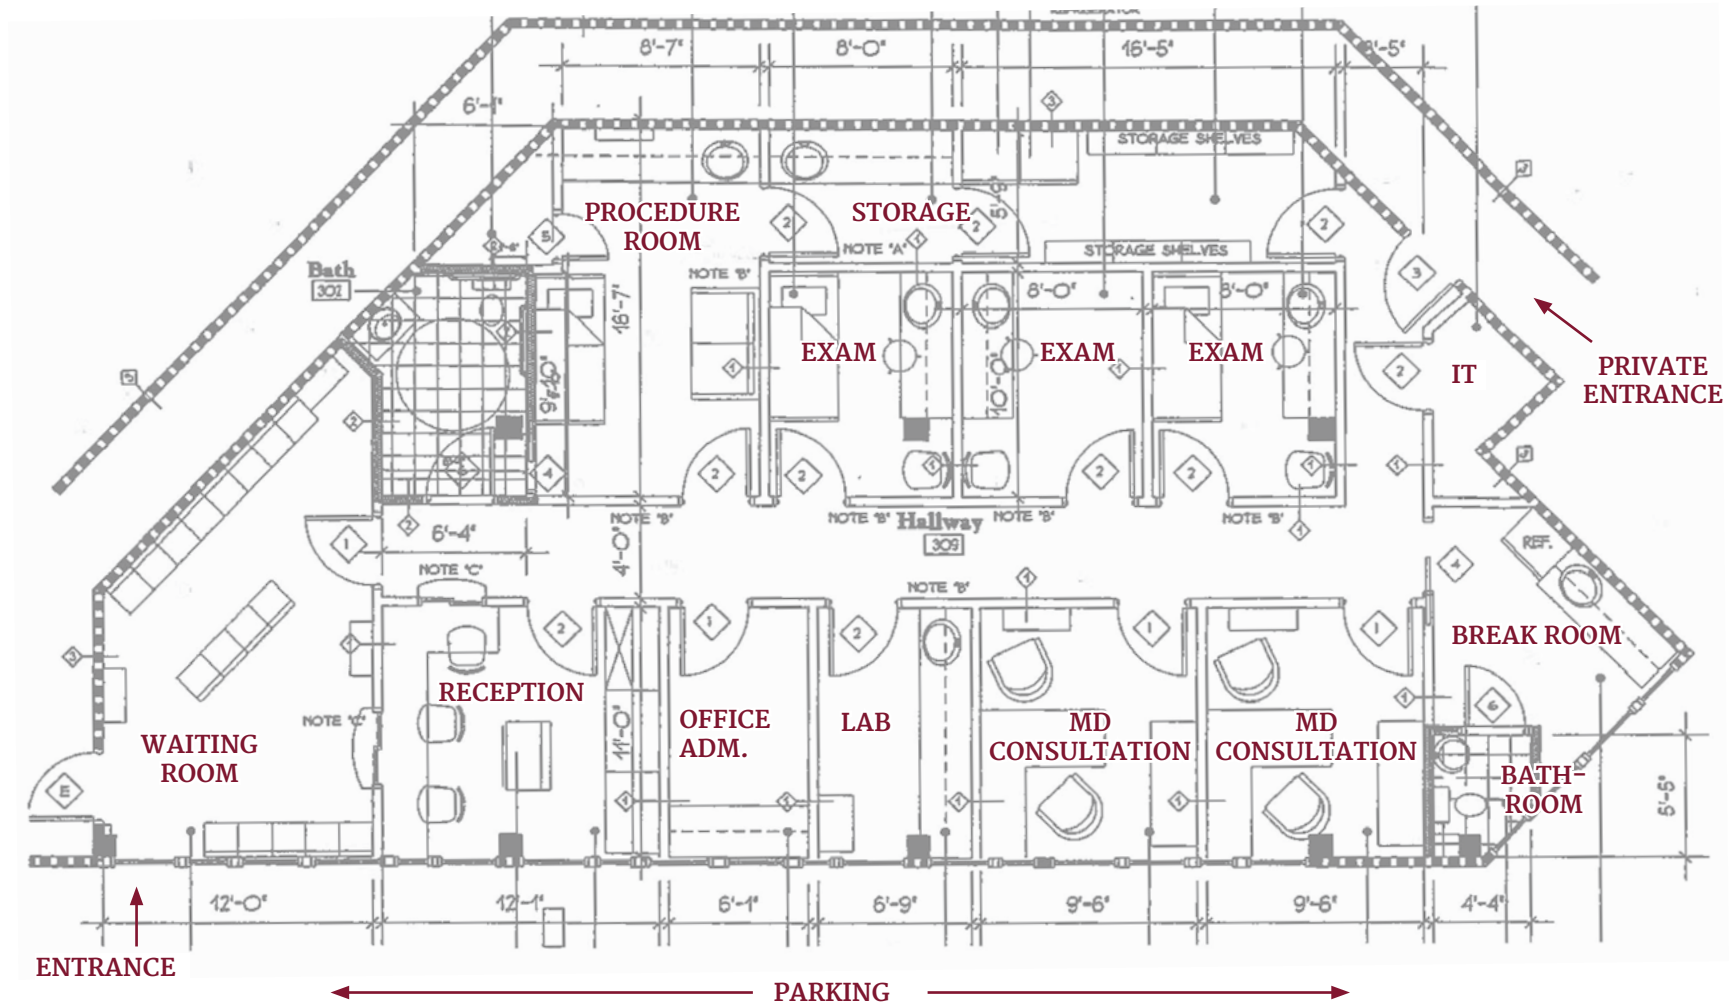

745 Northfield Ave. Suite 7

WEST ORANGE, NJ

NEWMARK
ASSOCIATES | CRE
CERTIFIED WBE

±2,046 SF

This document is for discussion purposes only, and is proprietary, strictly confidential, intended to be reviewed only by the party receiving it from Newmark Associates Inc., and should not be made available to any other person or entity without the express written consent of Newmark Associates Inc. Newmark Associates Inc. has not conducted any investigation of the property and makes no warranty or representation whatsoever regarding the completeness or the accuracy of the information provided. All potential owners must take their own appropriate measures to verify all of the information as set forth herein.