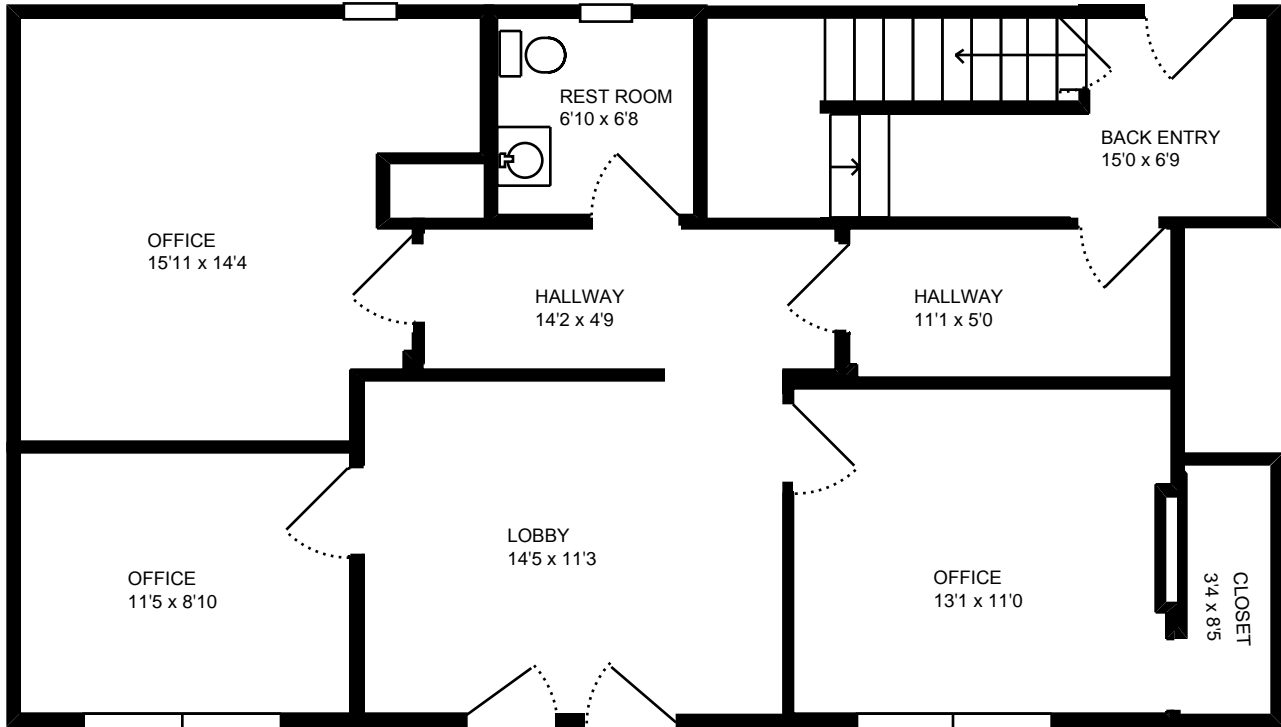

Property Address:
8434 Page Ave
Vinita Park, MO 63130

Measure #14607425

Total interior square footage on page: 918 sf

The interior square footage listed is living space only and is not taxable square footage