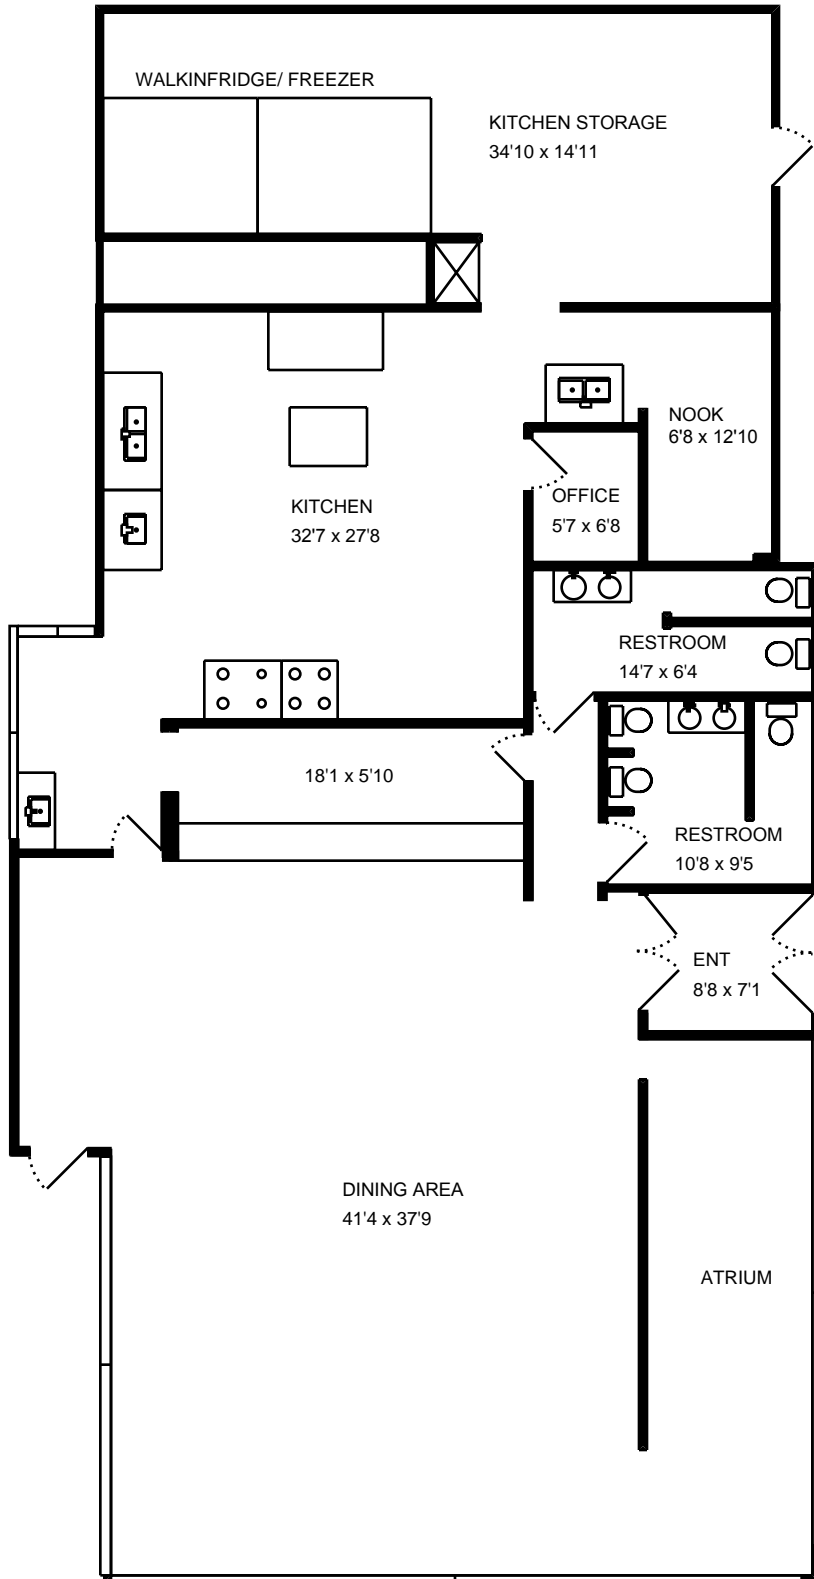

Property Address:
3863 S Grand Blvd
St Louis, MO 63118

Measure #14107425

Total interior square footage on page: 2871 sf

The interior square footage listed is living space only and is not taxable square footage