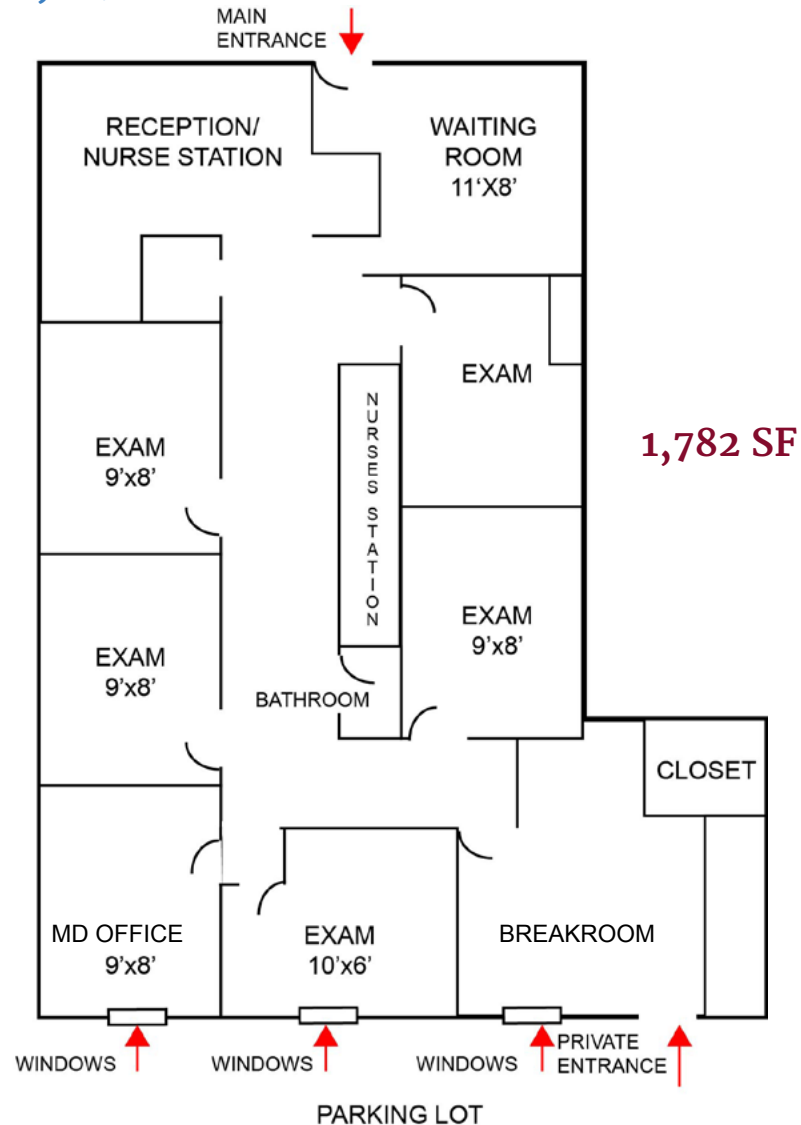

3155 Route 10 Suite 104

Denville, NJ

This document is for discussion purposes only, and is proprietary, strictly confidential, intended to be reviewed only by the party receiving it from Newmark Associates Inc., and should not be made available to any other person or entity without the express written consent of Newmark Associates, CRE, LLC. Newmark Associates, CRE, LLC. has not conducted any investigation of the property and makes no warranty or representation whatsoever regarding the completeness or the accuracy of the information provided. All potential owners must take their own appropriate measures to verify all of the information as set forth herein.