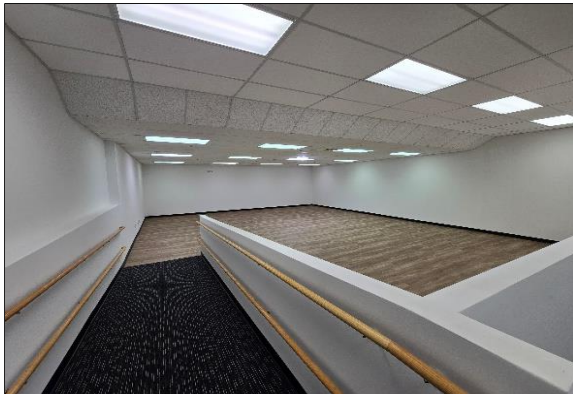

METROWEST COMMERCIAL R. E.

THE REGIONAL EXPERTS

FOR LEASE – OFFICE SPACE 110 MT. WAYTE AVE., FRAMINGHAM, MA

AVAILABLE – SUITE 3:

1850 SF

Asking - \$25/s.f. (NNN = \$5.32/s.f.) plus utilities & trash

Join: Mass. Juvenile Trial Court and Fresenius Dialysis Center

FEATURES INCLUDE:

- ACCESS TO SUITE IS HANDICAP ACCESSIBLE
- PLENTY OF FREE PARKING ADJACENT TO SUITE
- PRIVATE HANDICAP BATHROOM
- LANDLORD WILL SEPARATELY METER GAS & ELECTRIC
- DEDICATED HVAC UNIT
- SKYLIGHT PROVIDES NATURAL LIGHT IN SUITE