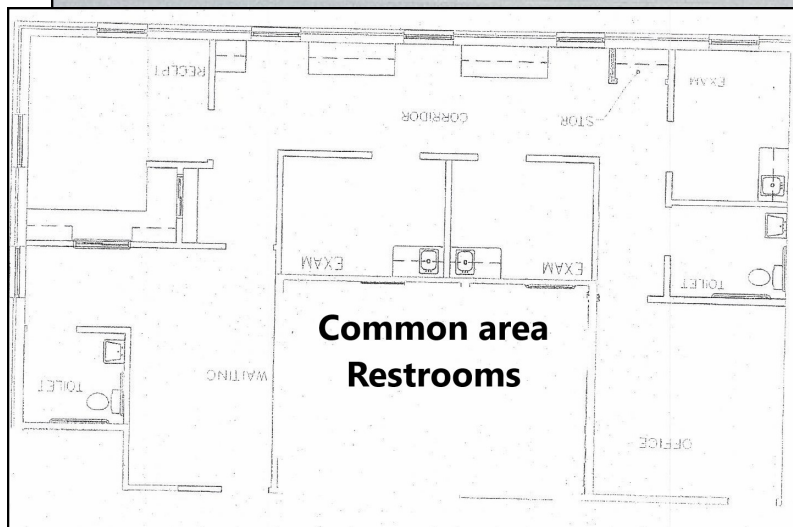

MEDICAL SPACE FOR LEASE

**1617 Highway 66 South
Kernersville, NC**

**Convenient location just South
of I-40 on NC 66 South next to
Cone Health Med Center
Ground floor medical space
1403 +/- SF
Just a short distance from
Kernersville Hospital. Hotels
and Restaurants nearby.**