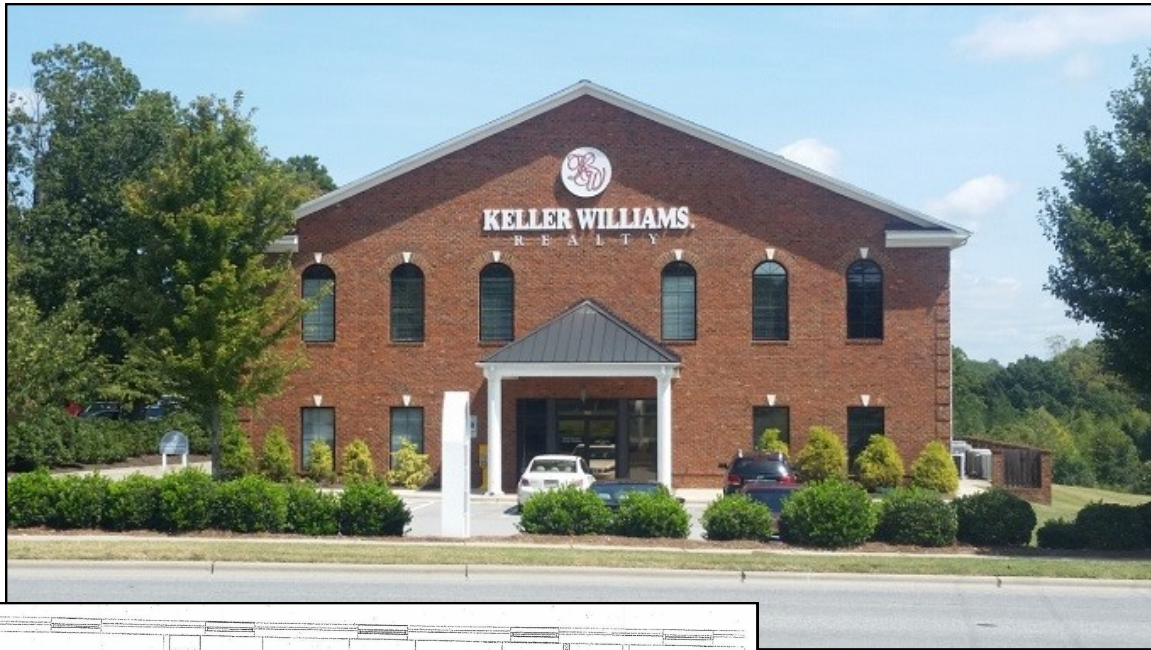

MEDICAL SPACE FOR LEASE

**1617 Highway 66 South
Kernersville, NC**

**Convenient location just South
of I-40 on NC 66 South next to
Cone Health Med Center
Ground floor medical space
1403 +/- SF
Just a short distance from
Kernersville Hospital. Hotels
and Restaurants nearby.**