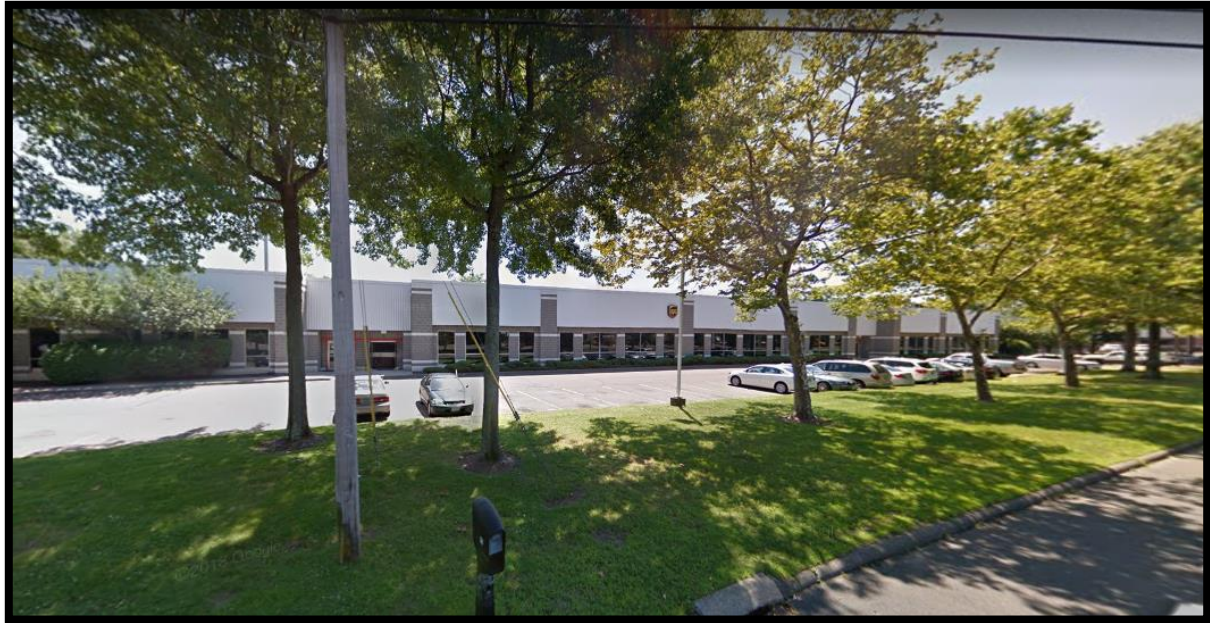

COMMERCIAL

New Haven * Milford * Woodbridge * Branford

AVAILABLE FOR LEASE

14,000 SF WAREHOUSE w/ OFFICE

58 Robinson Boulevard, Orange, CT 06477

FOR LEASE: \$8.50/SF NNN

**14,000 SF Warehouse Space
Well Appointed Office area
22' High Ceilings
2 Loading Docks**

- 14,000 SF
- Additional Adjacent SF may be available
- 2 Loading docks
- Well Appointed Office Space w large windows
- EZ access to I-95
- 22' high ceilings
- Pharma grade finish

Property Information

Total Building SF	81,640 SF
Available SF	14,000 SF
Year Built	1989
Ceiling Height	22' +/-
City Water/Well	City Water
City Sewer/ Septic	City Sewer
Sprinkler	Yes
Loading Dock	2
Overhead Door	0
Construction	Concrete
HVAC	Forced Air
Electric Service	Yes
Gas	Yes
Column Spacing	N/A
# of Floors	1
Parking	Attached Lot
Bathrooms	TBD
Frontage	569' +/-
Zoning	LI-2
Taxes	\$1

58 Robinson Blvd, Orange CT 06477

Comments: Well appointed warehouse space with high ceilings and well appointed office space. Available at \$8.50/SF NNN. Additional adjacent space may be available. Fully sprinklered building with 22' ceilings and 2 loading docks. Pharma grade finish. Join UPS and Nature's First. Easy access to I-95.