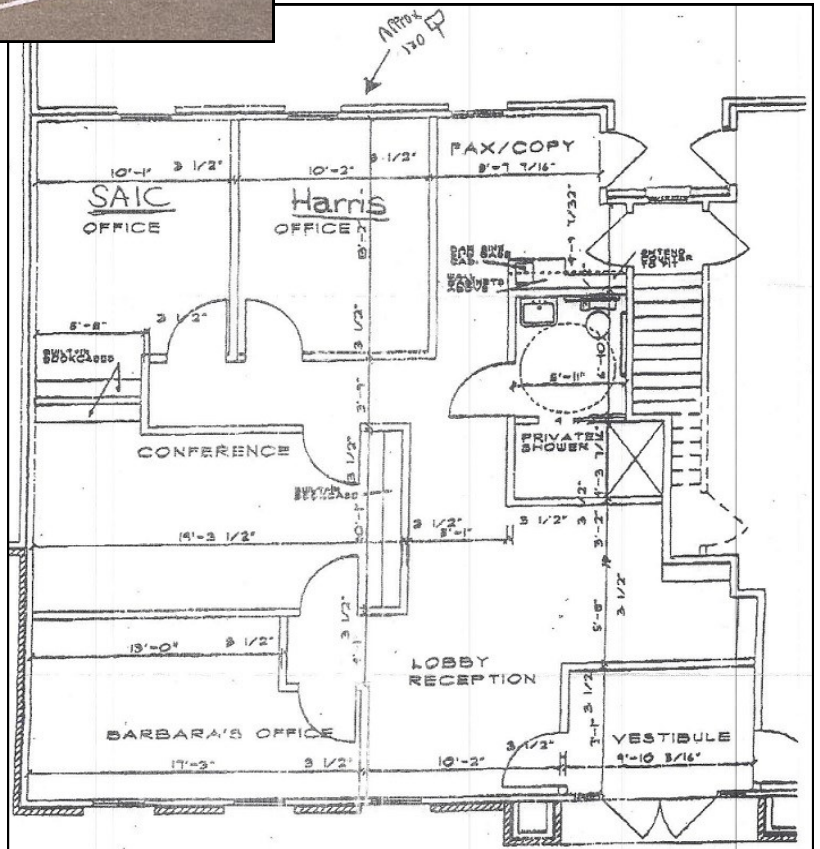

FOR LEASE

422-A W. Mountain Street
Kernersville, NC 27284

- Office condo for lease
- One of the finest office parks in Kernersville
- 1776+/- square feet
- Walk to the Post Office, City Hall, Shopping and Restaurants
- Abundant parking
- Well illuminated and secure grounds
- Convenient to Winston-Salem, Greensboro and High Point
- \$14.00 PSF NNN