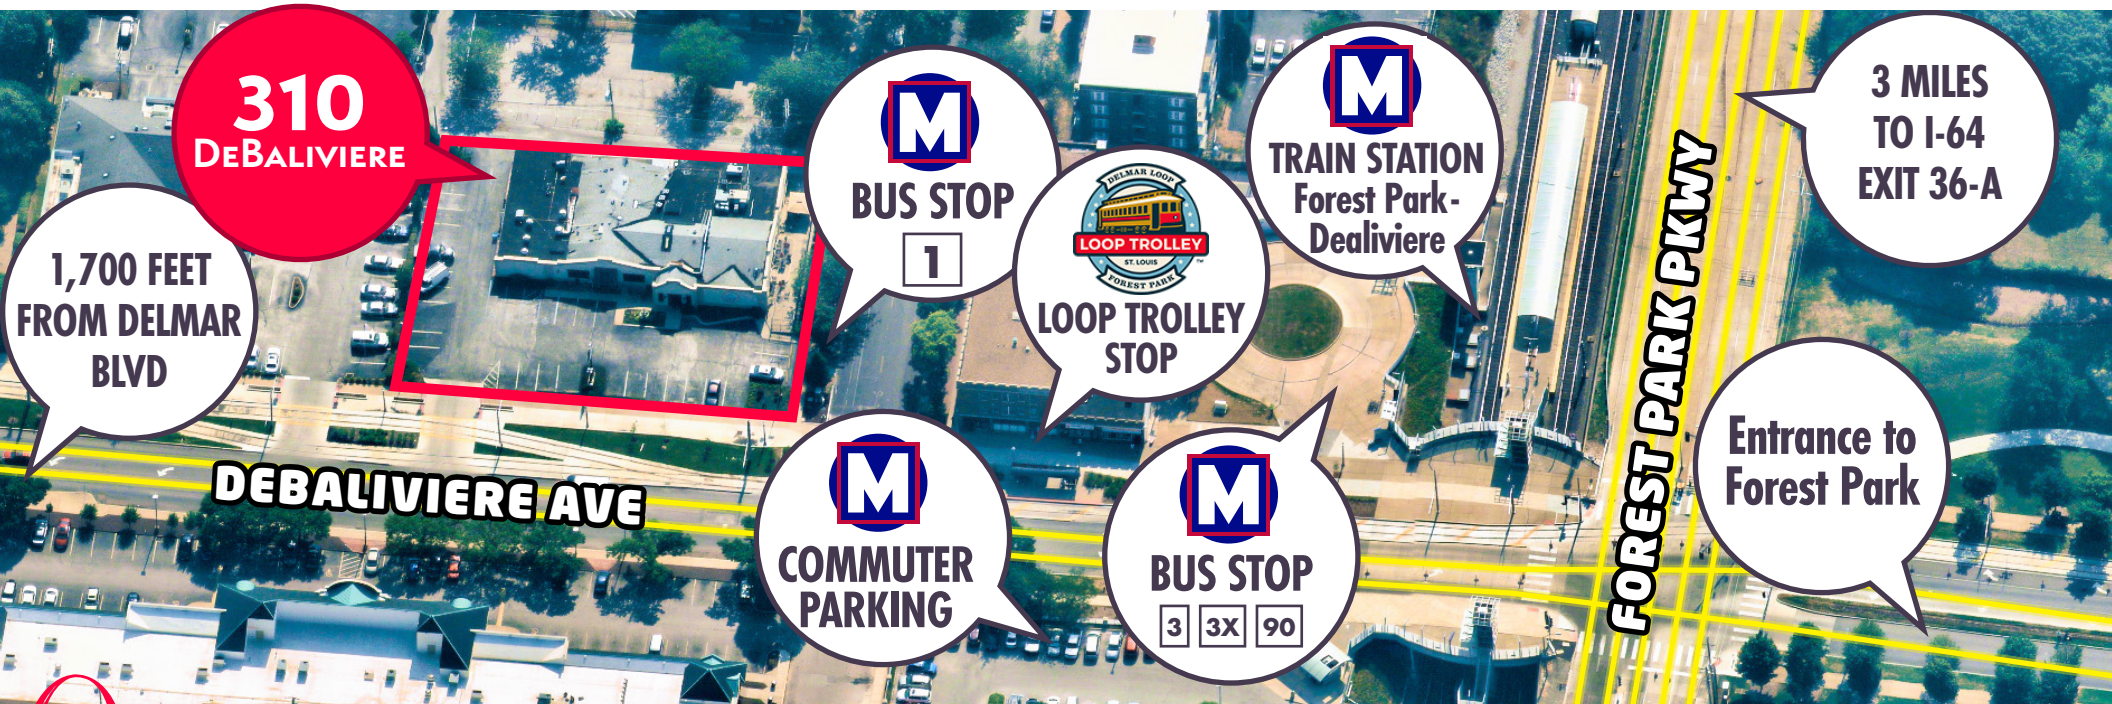

310 DeBALIVIERE
ST. LOUIS, MO 63122

**TURN-KEY
RESTAURANT/BAR
OPPORTUNITY**

**7,678 SF – PLUS
OUTDOOR PATIO**

**EXCELLENT
DEBALIVIERE
LOCATION**

Reserved

Executive Summary

310 DeBalivere Blvd

Located on the 2.2 mile Delmar Loop Trolley route, 310 DeBalivere Blvd is uniquely positioned next to a Loop Trolley station that connects one of America's Greatest Streets, Delmar Blvd with Forest Park—a 1,293 acre park, commonly names the Best City Park in America, attracting over 12 million tourists a year. The synergy of being located on the Trolley Route creates the economic environment for one of the best live work environments attracting new high-tech businesses and employees that would patronize a quality Restaurant/bar. This Restaurant is minutes from major employers/hospitals, shopping districts, tourist/entertainment venues, Universities and major Business District. Including, St. Louis Metropolitan Areas largest employer BJC HealthCare with over 22,000 full-time employees only 5 minutes away, the Clayton CBD-7 minutes away, Washington University with 15,155 students-3 minutes away and The Delmar Loop less than 2 miles Via the Loop Trolley. 310 DeBalivere located at the intersection of DeBalivere Blvd and Pershing Ave only two blocks north of Forest Park on DeBalivere and one block north of the Forest Park DeBalivere Ave. Metrolink Stop. This property has a long time Restaurant History as Talaynas Restaurant and then St. Louis Italian since 2010.

Nearby Major Transportation

Conveniently located one block away from Forest Park DeBaliviere Metro Station, which services two Lines (Red Line and Blue Line), has three Metrobus connections (1, 3, 90), and features 100 Park & Ride Spaces

Offering riders a convenient means of transport all throughout Delmar Blvd (called "One of America's 10 Great Streets" by American Planning Assoc., and into Forest Park, The Loop Trolley stops at stations including one that is a block away from the subject property.