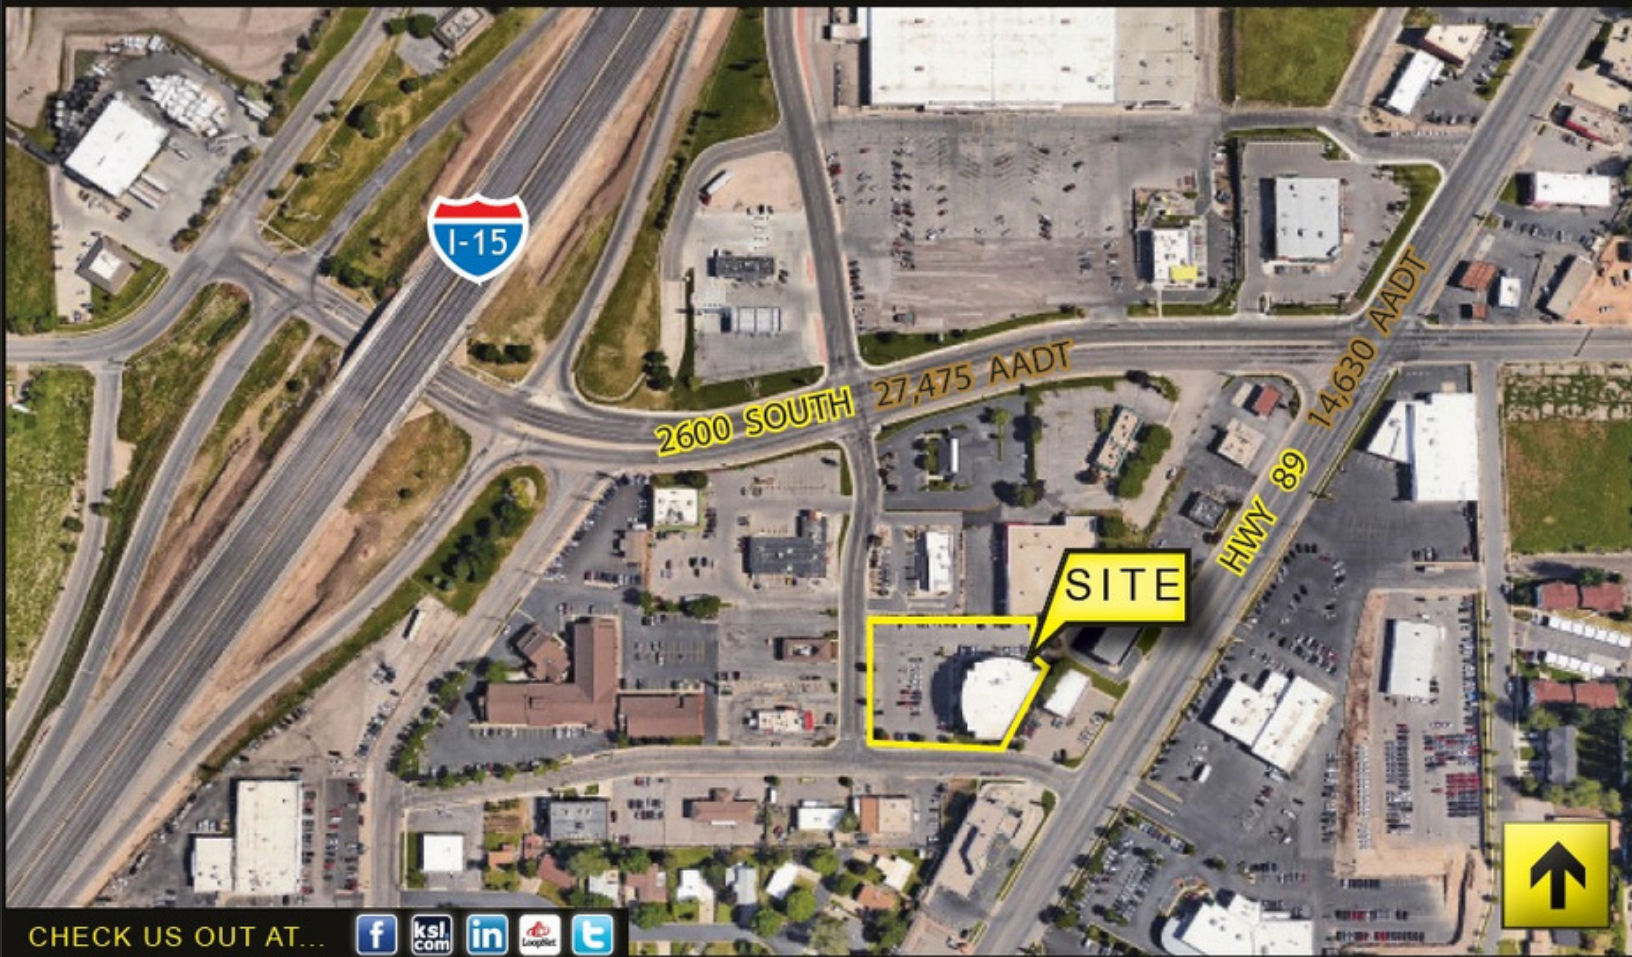

CHECK US OUT AT...

CONTACT

801.617.1700

KELLEN KONCAR
KELLEN.KONCAR@CRCNATIONWIDE.COM

DANEILE SNELLING
DANEILE.SNELLING@CRCNATIONWIDE.COM

**COSTAR
POWER BROKER AWARD**
TOP FIRM
2010, 2011, 2012, 2013,
2014, 2015, 2016, 2017