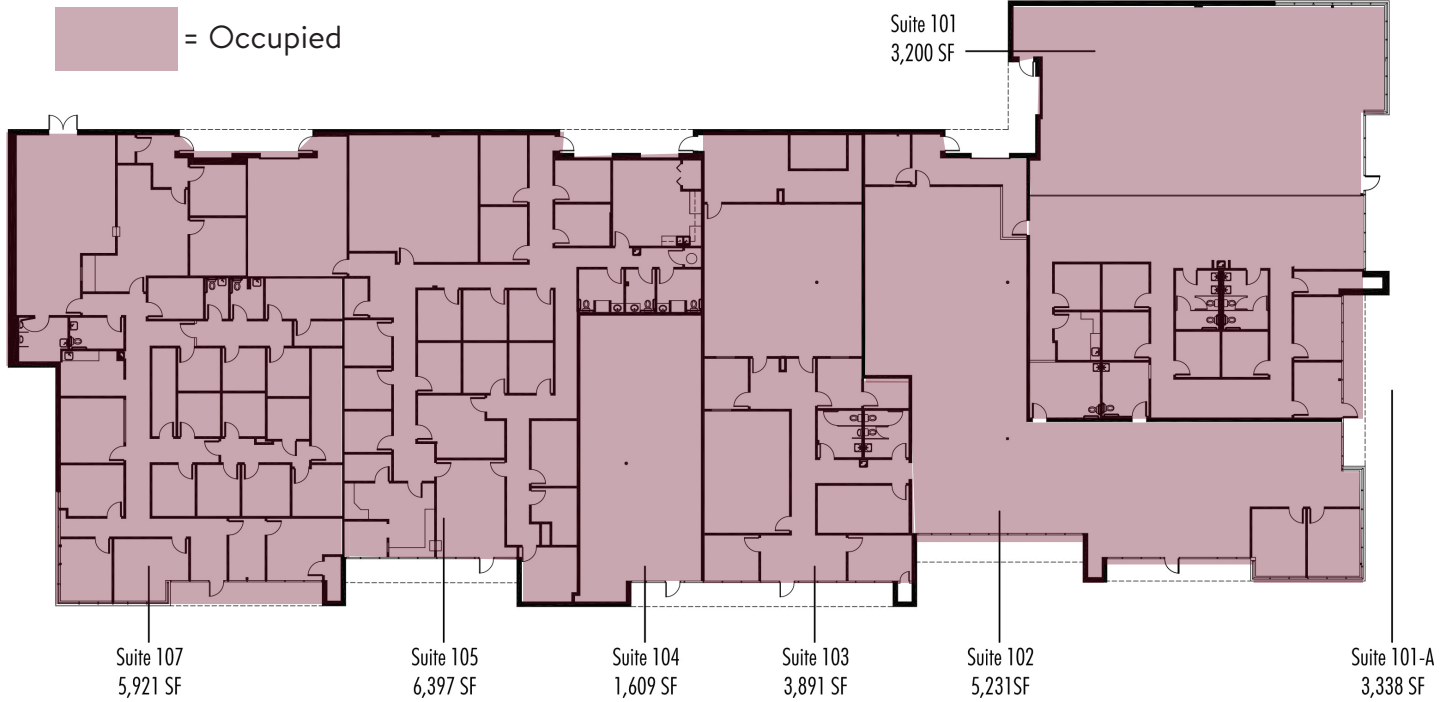

ATLANTA WEST BUSINESS CENTER | Georgia

1,280-7,602 SF | FLEX SPACE | ATLANTA WEST BUSINESS CENTER
| 3201 ATLANTA INDUSTRIAL PKWY NW
 ATLANTA, GA 30331

FOR LEASE

BUILDING 100 | 29,587 SF

BUILDING 300 | 35,022 SF