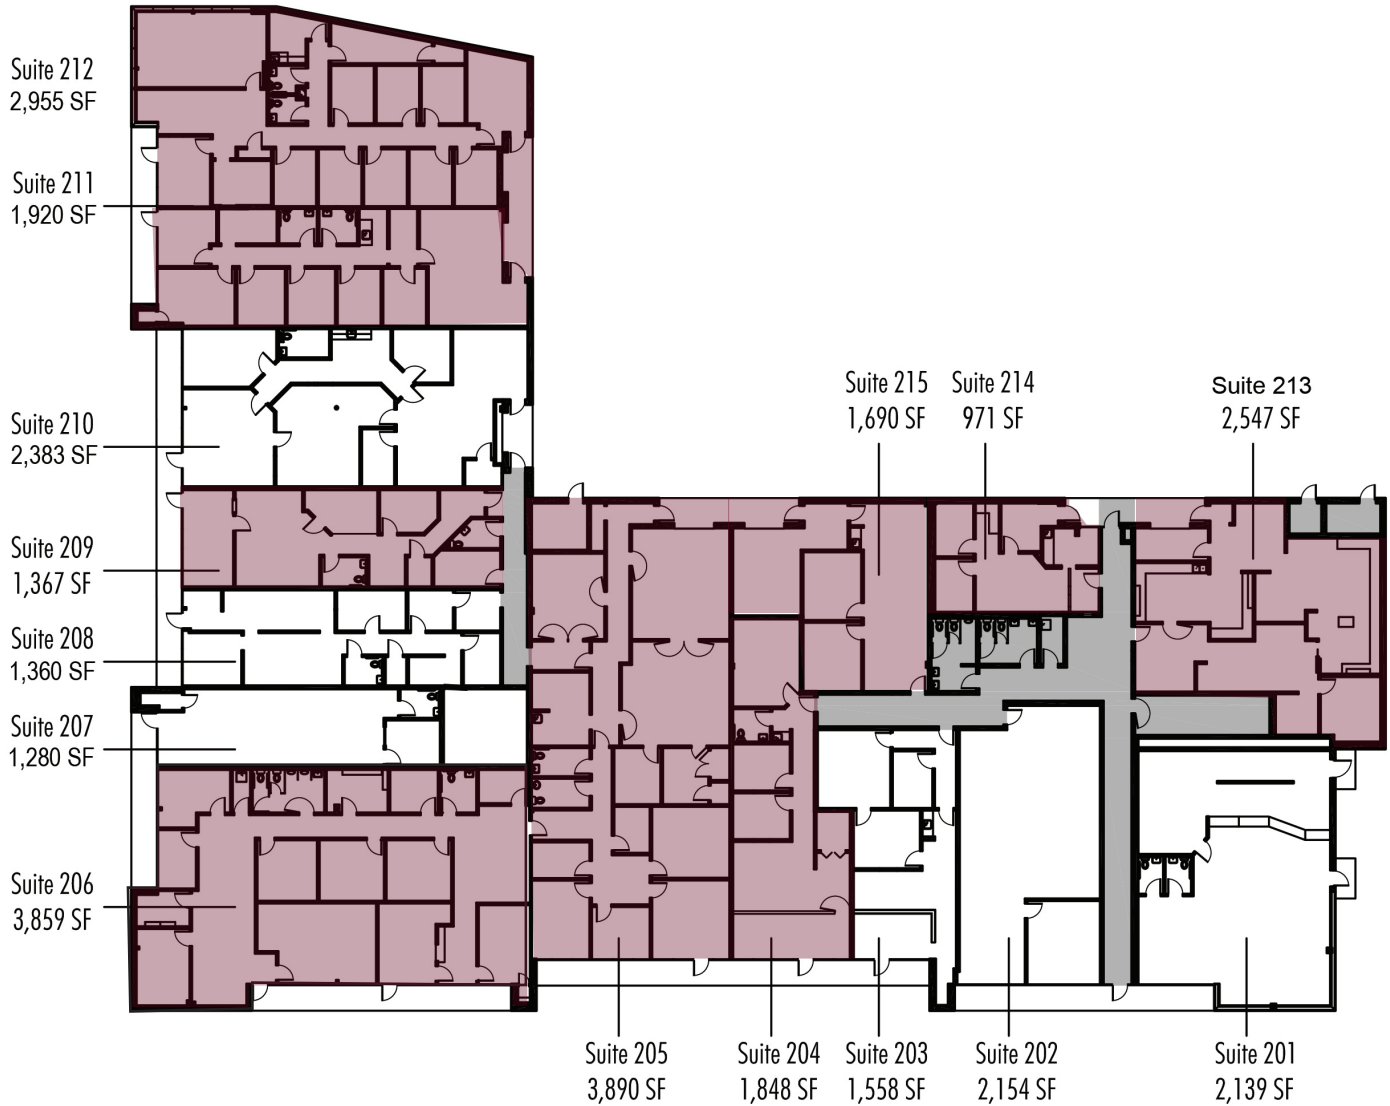

ATLANTA WEST BUSINESS CENTER | Georgia

1,280-7,602 SF | FLEX SPACE | ATLANTA WEST BUSINESS CENTER
 | 3201 ATLANTA INDUSTRIAL PKWY NW
 ATLANTA, GA 30331

FOR LEASE

BUILDING 200 | 31,922 SF

THE NATIONAL OFFICE GROUP | BULLREALTY.COM