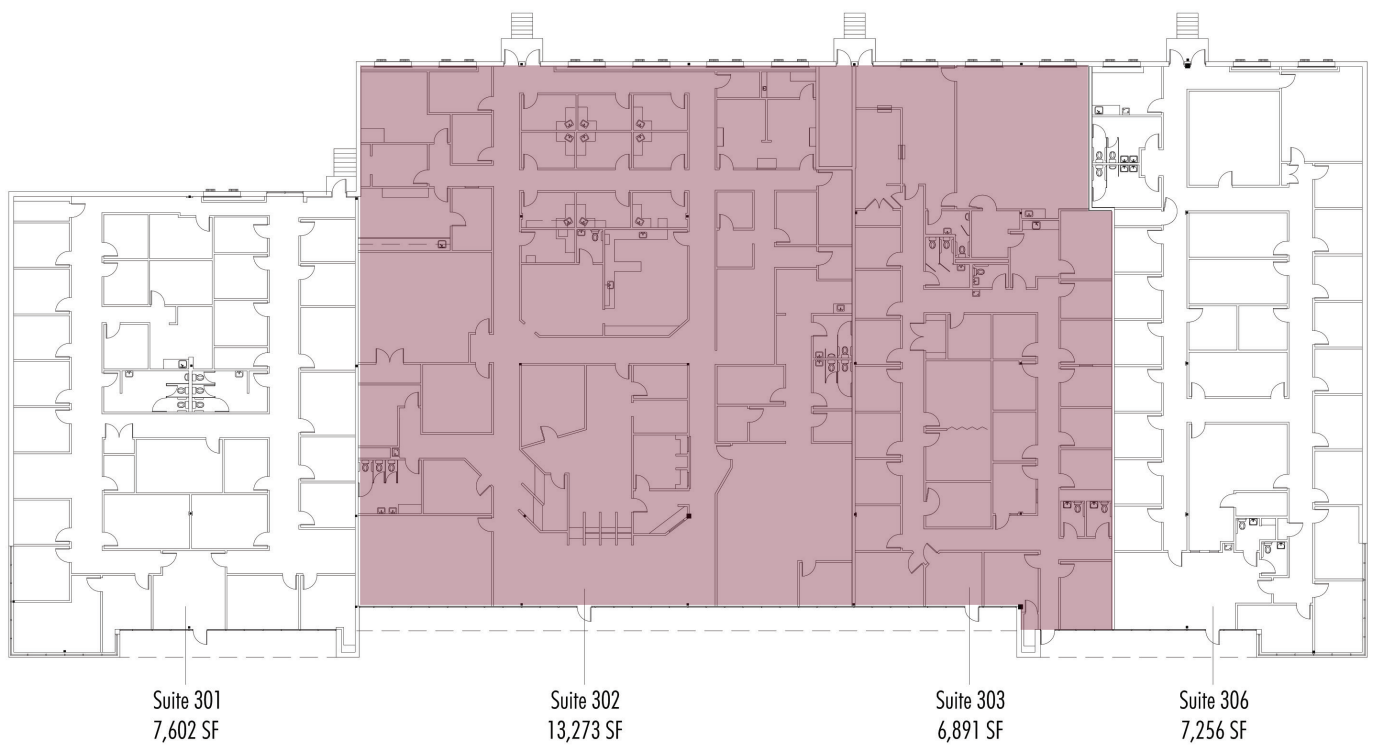

ATLANTA WEST BUSINESS CENTER | Georgia

1,280-7,602 SF | FLEX SPACE | ATLANTA WEST BUSINESS CENTER
| 3201 ATLANTA INDUSTRIAL PKWY NW
 ATLANTA, GA 30331

FOR LEASE

BUILDING 100 | 29,587 SF

BUILDING 300 | 35,022 SF