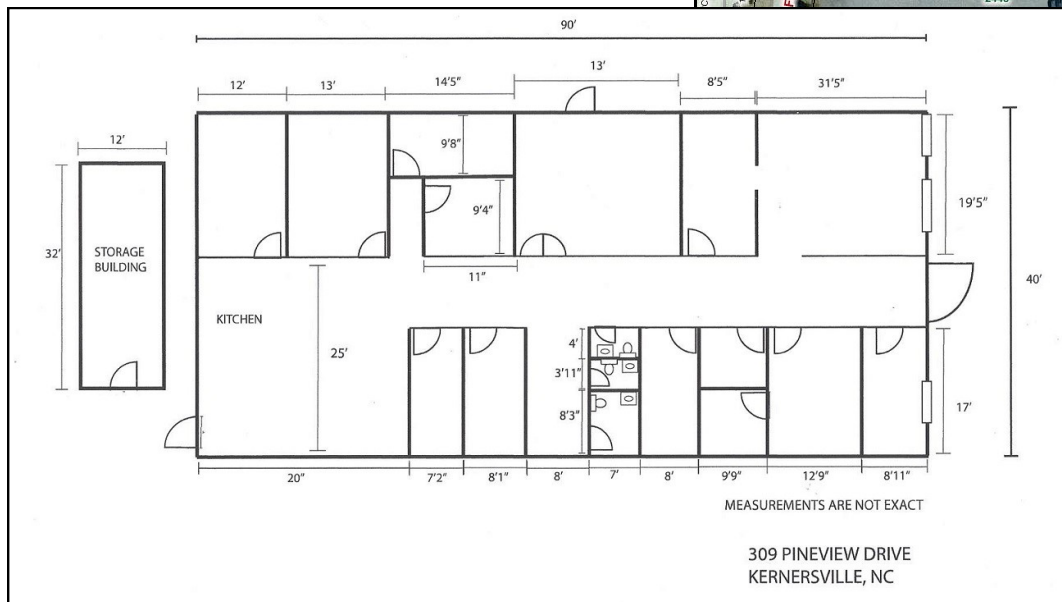

FOR LEASE

309 Pineview Drive Kernersville, NC

- Office with small warehouse space and one dock door
- Seven offices
- Kitchenette
- 3 Baths
- Ideal for church use
- Easy access to Business I-40
- Air conditioned
- 4200 square feet
- \$2800.00 per month