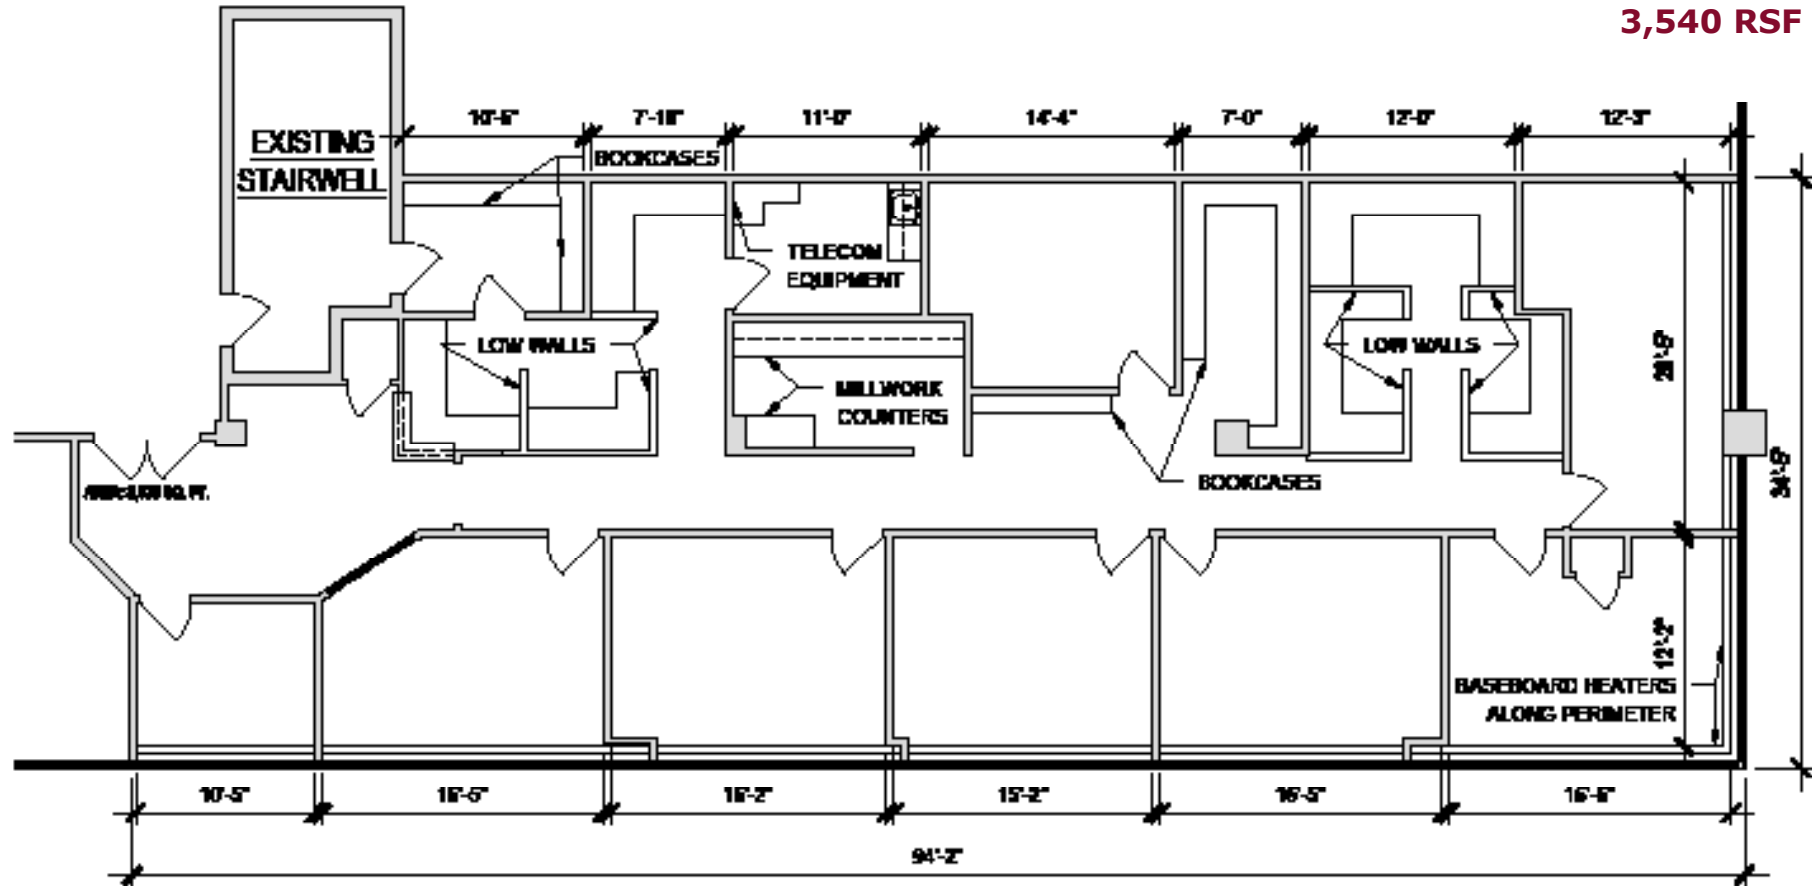

30A Vreeland Rd.

Florham Park, NJ

3,540 RSF

This document is for discussion purposes only, and is proprietary, strictly confidential, intended to be reviewed only by the party receiving it from Newmark Associates CRE, LLC. and should not be made available to any other person or entity without the express written consent of Newmark Associates Inc. Newmark Associates Inc. has not conducted any investigation of the property and makes no warranty or representation whatsoever regarding the completeness or the accuracy of the information provided. All potential owners must take their own appropriate measures to verify all of the information as set forth herein.