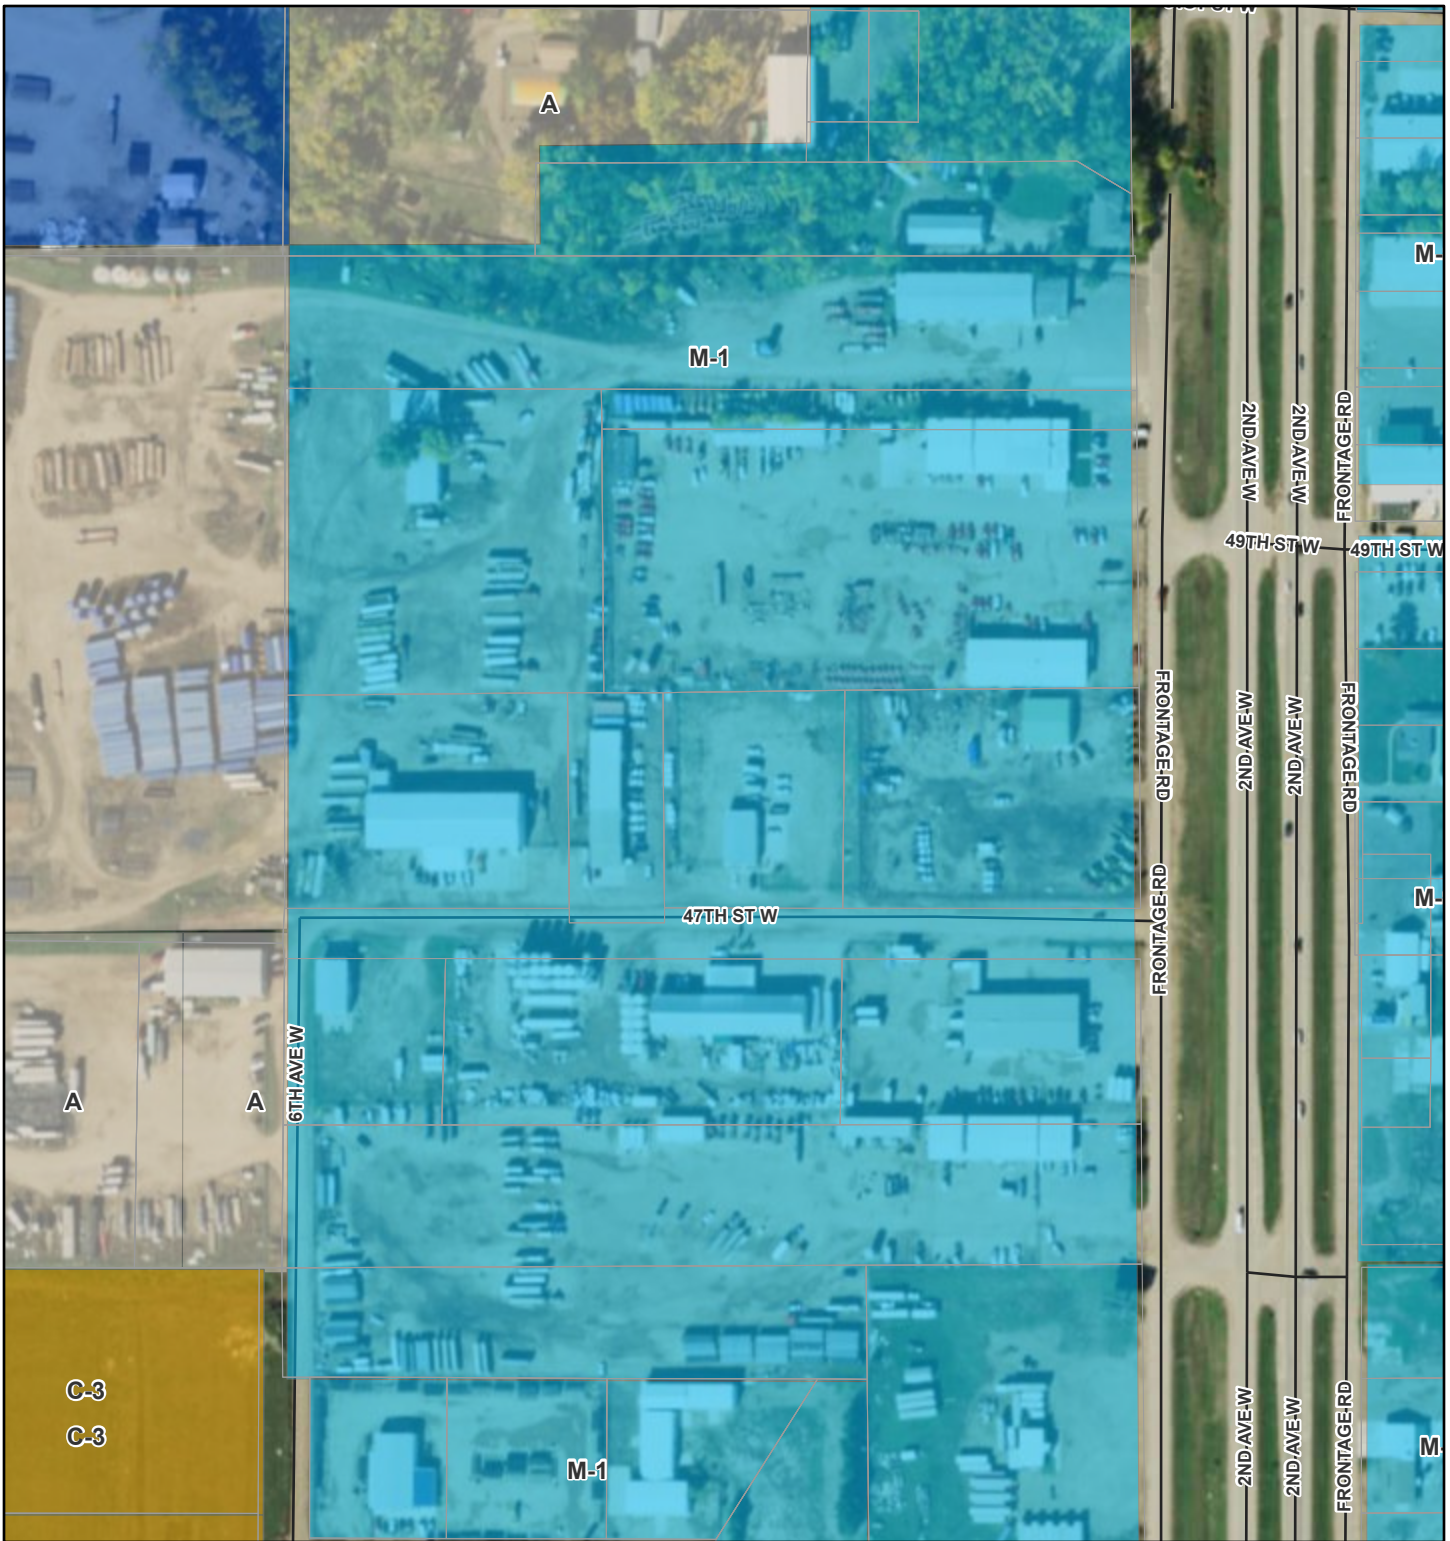

ArcGIS Web Map

7/10/2019, 12:06:54 AM

1:4,514

- Parcels
- Lot Lines
- City Zoning
- A: Agriculture
- C-3: Restricted Commercial
- M-1: Light Industrial
- M-2: Heavy Industrial
- City Limits
- 1 Mile- Extra Territorial Jurisdiction
- Roads