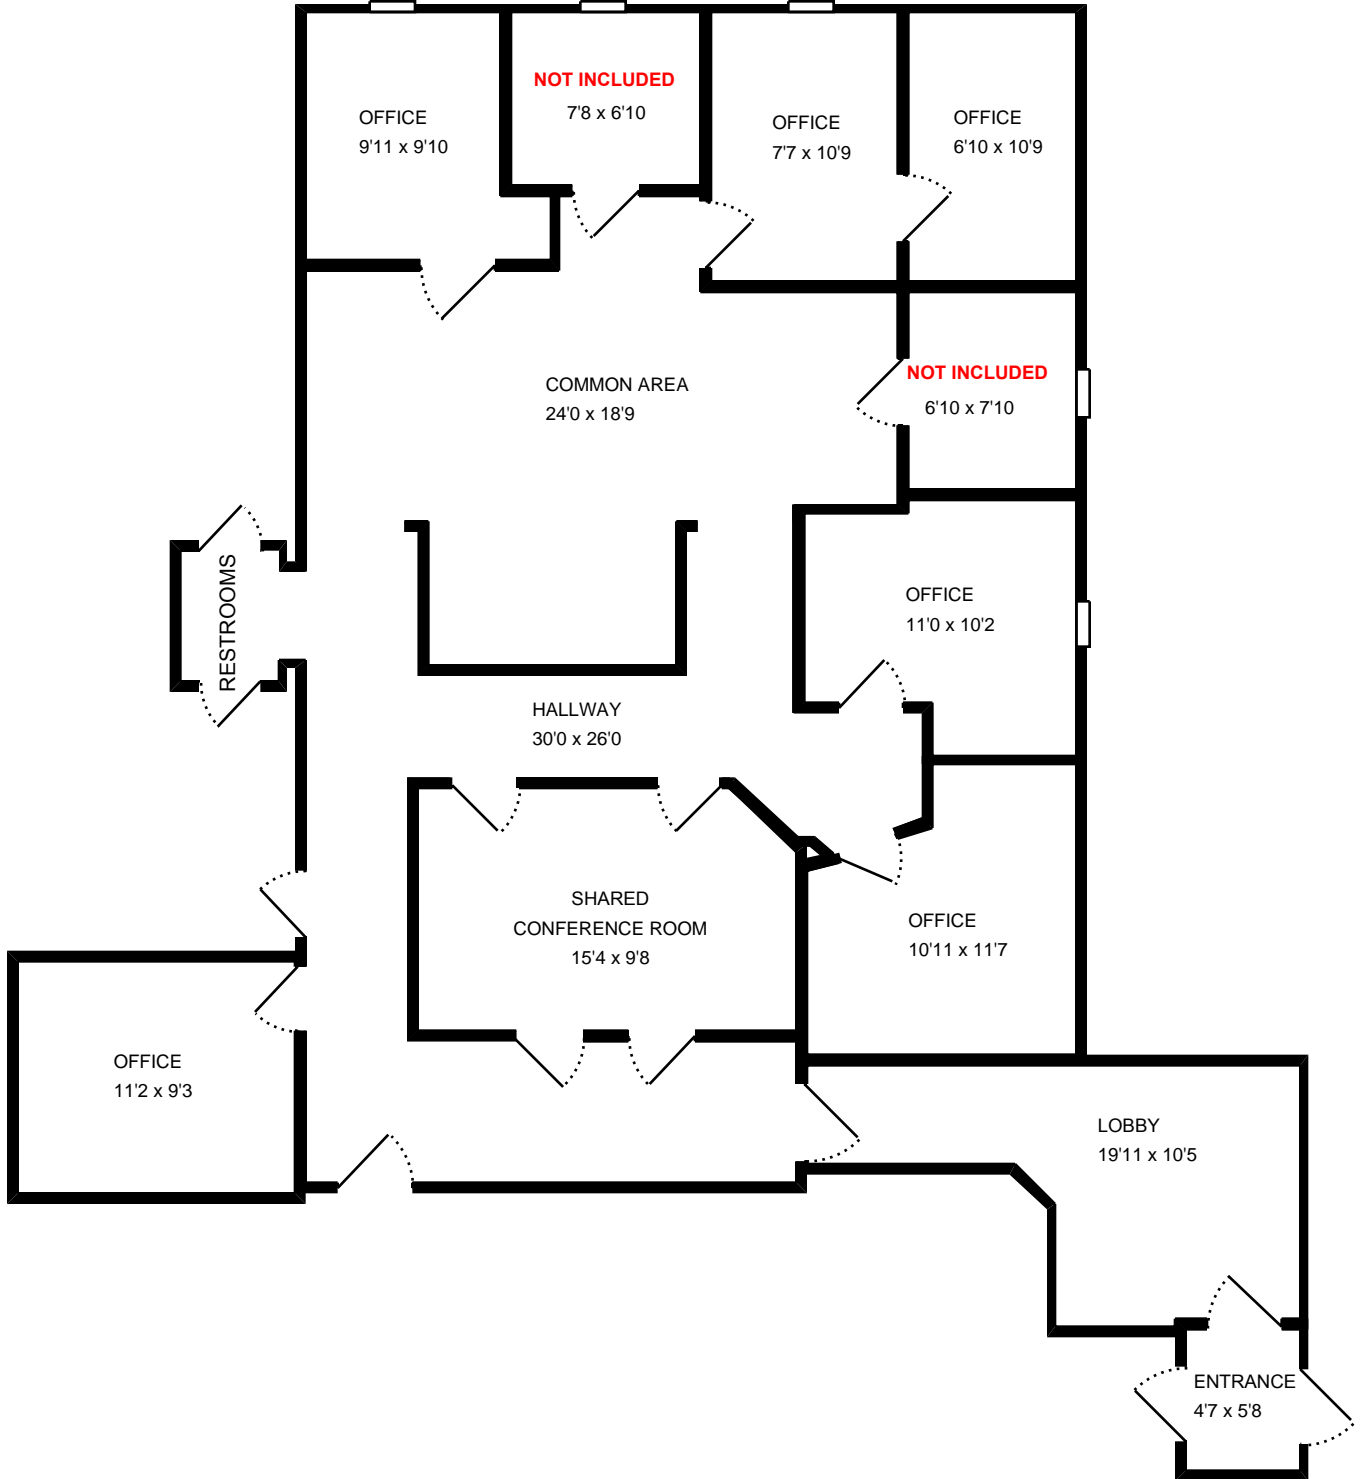

Property Address:  
9147 Watson Rd  
Crestwood, MO 63126

Measure #13488669

Total interior square footage on page: 1512 sf

The interior square footage listed is living space only and is not taxable square footage