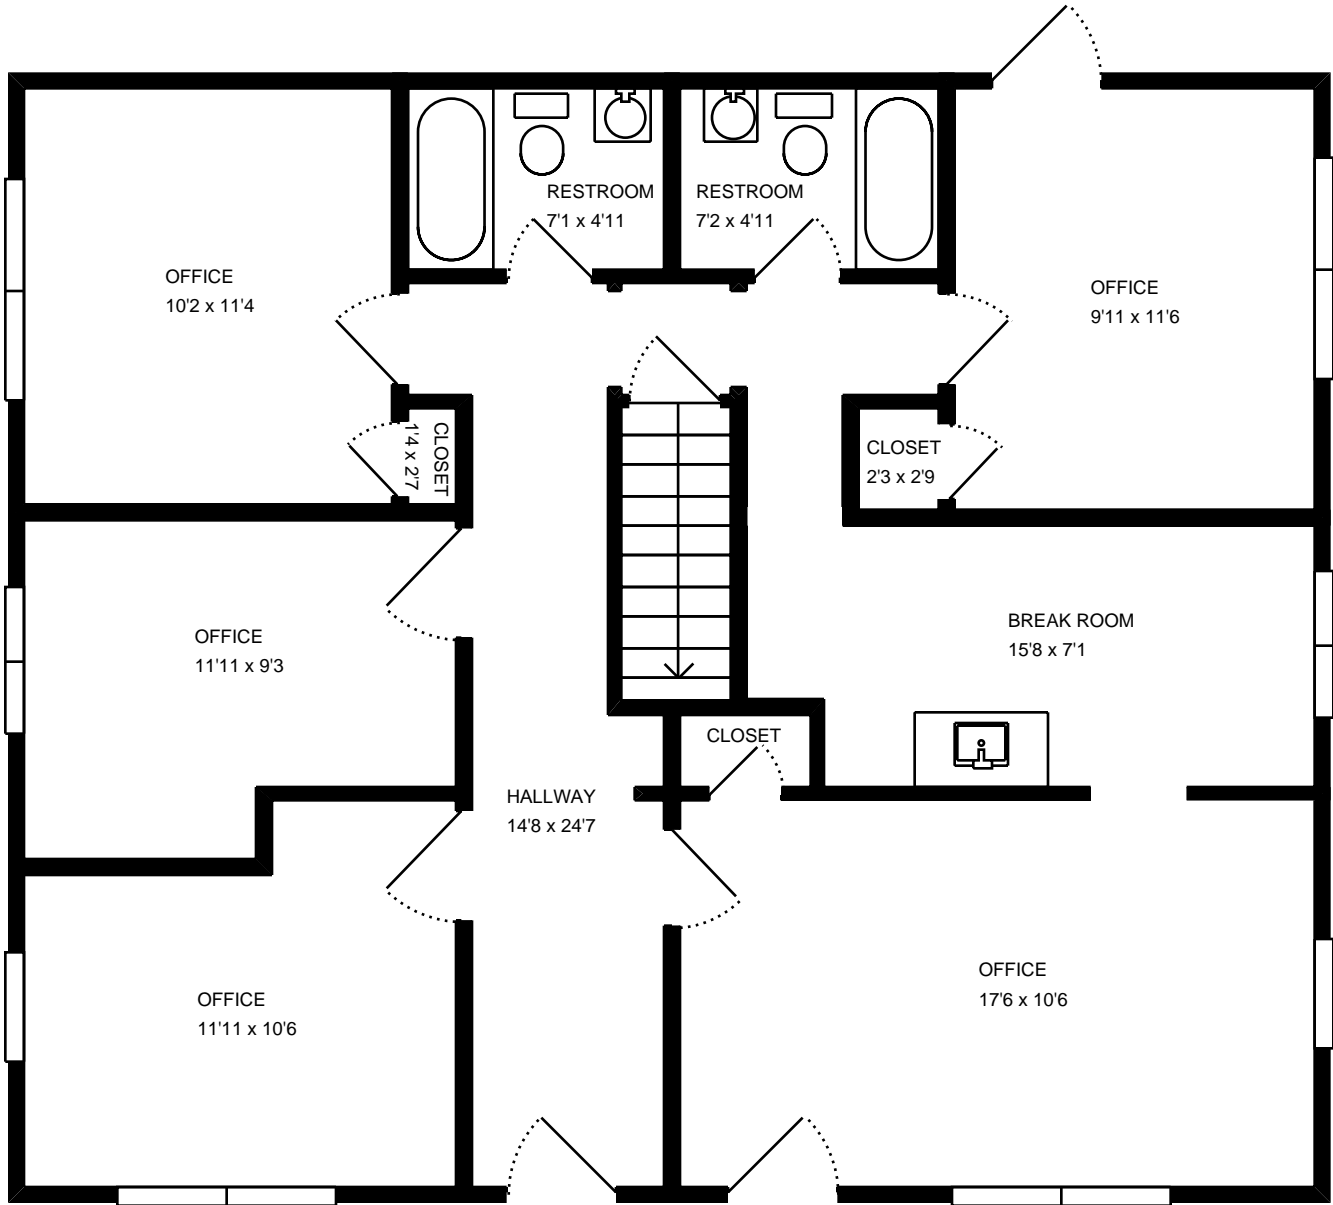

Property Address:  
7604 S Big Bend Blvd  
Shrewsbury, MO 63119

Measure #13425475

Total interior square footage on page: 1012 sf

The interior square footage listed is living space only and is not taxable square footage