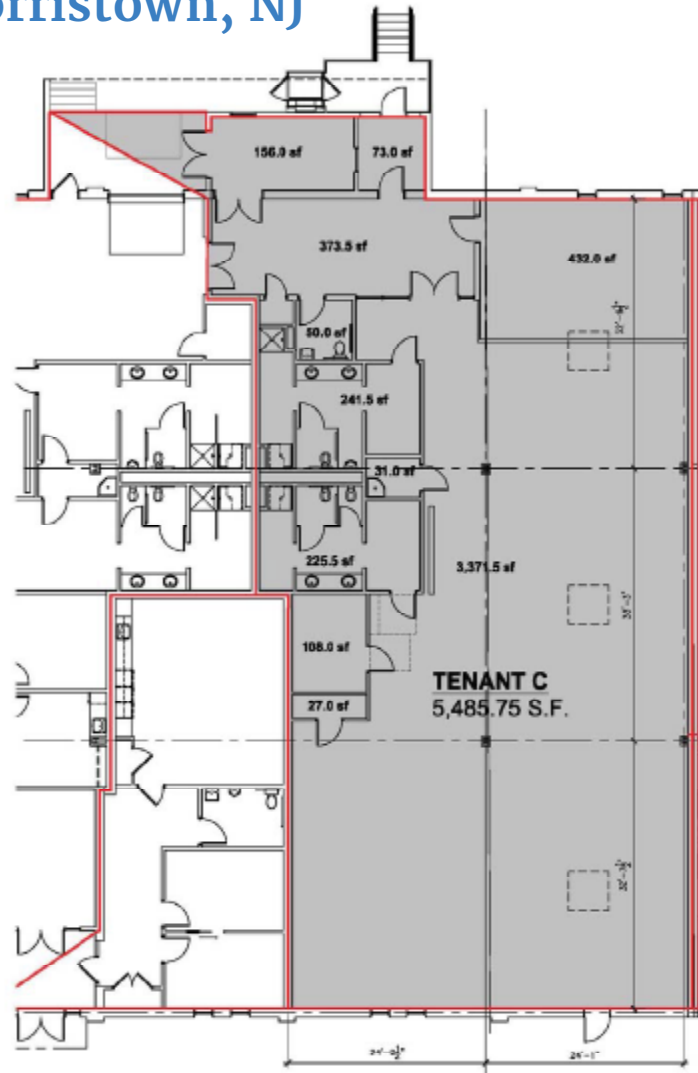

1 Evergreen Unit C

Morristown, NJ

**ONE EVERGREEN
PLACE**

PROJECT: One Evergreen Place
LOCATION: Morristown, New Jersey

TENANT 'C' FLOOR PLAN

This document is for discussion purposes only, and is proprietary, strictly confidential, intended to be reviewed only by the party receiving it from Newmark Associates Inc., and should not be made available to any other person or entity without the express written consent of Newmark Associates, CRE, LLC. Newmark Associates, CRE, LLC. has not conducted any investigation of the property and makes no warranty or representation whatsoever regarding the completeness or the accuracy of the information provided. All potential owners must take their own appropriate measures to verify all of the information as set forth herein.