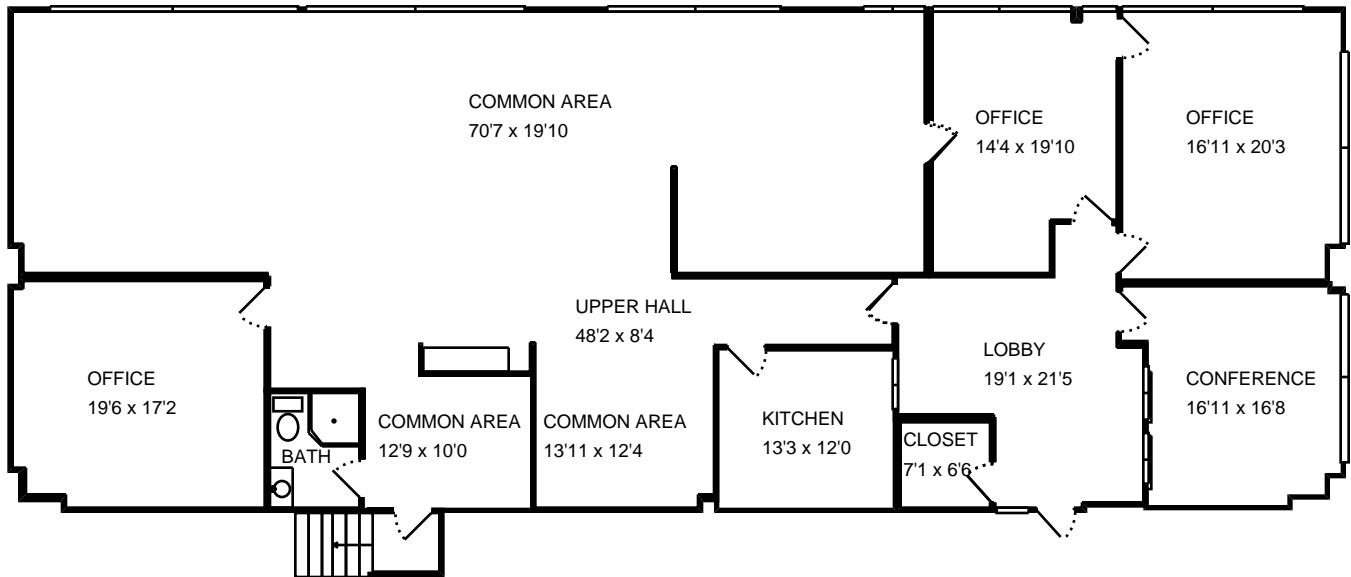

Measure #11816859

Property Address:
17813 Edison Ave
101 and 201
Chesterfield, MO 63005

Total interior square footage on page: 3800 sf

The interior square footage listed is living space only and is not taxable square footage