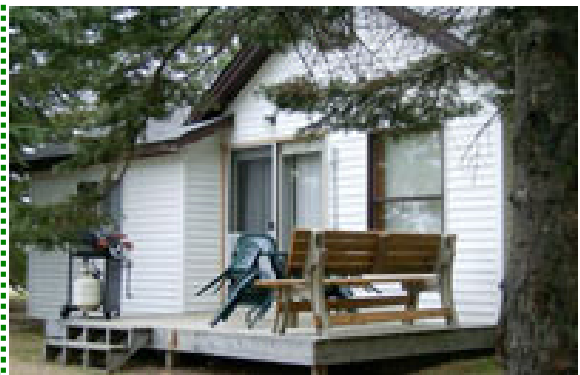

# Balsam Beach Resort

Lake Plantagenet ~  
Bemidji, MN

**Only resort on the lake! Great western sunset views and all cabins have lake view. Nice owners home, lodge, fitness center, ample inventory, room for expansion. All cabins have been extensively remodeled during current ownership. All this on one of Minnesota's Top 10 Walleye Lakes!**

## Features

8 Year Round Cabins  
30 Campsites  
Swimming Pool  
Fitness Center  
12+ acres  
750 feet sandy frontage

Offered @  
\$1,800,000 cash  
& owner gap finance

Office: 218.751.1177  
Cell: 218.766.3039  
Fax: 218.444.7879  
Email: [brian@realtysales.net](mailto:brian@realtysales.net)  
Website: [www.realtysales.net](http://www.realtysales.net)